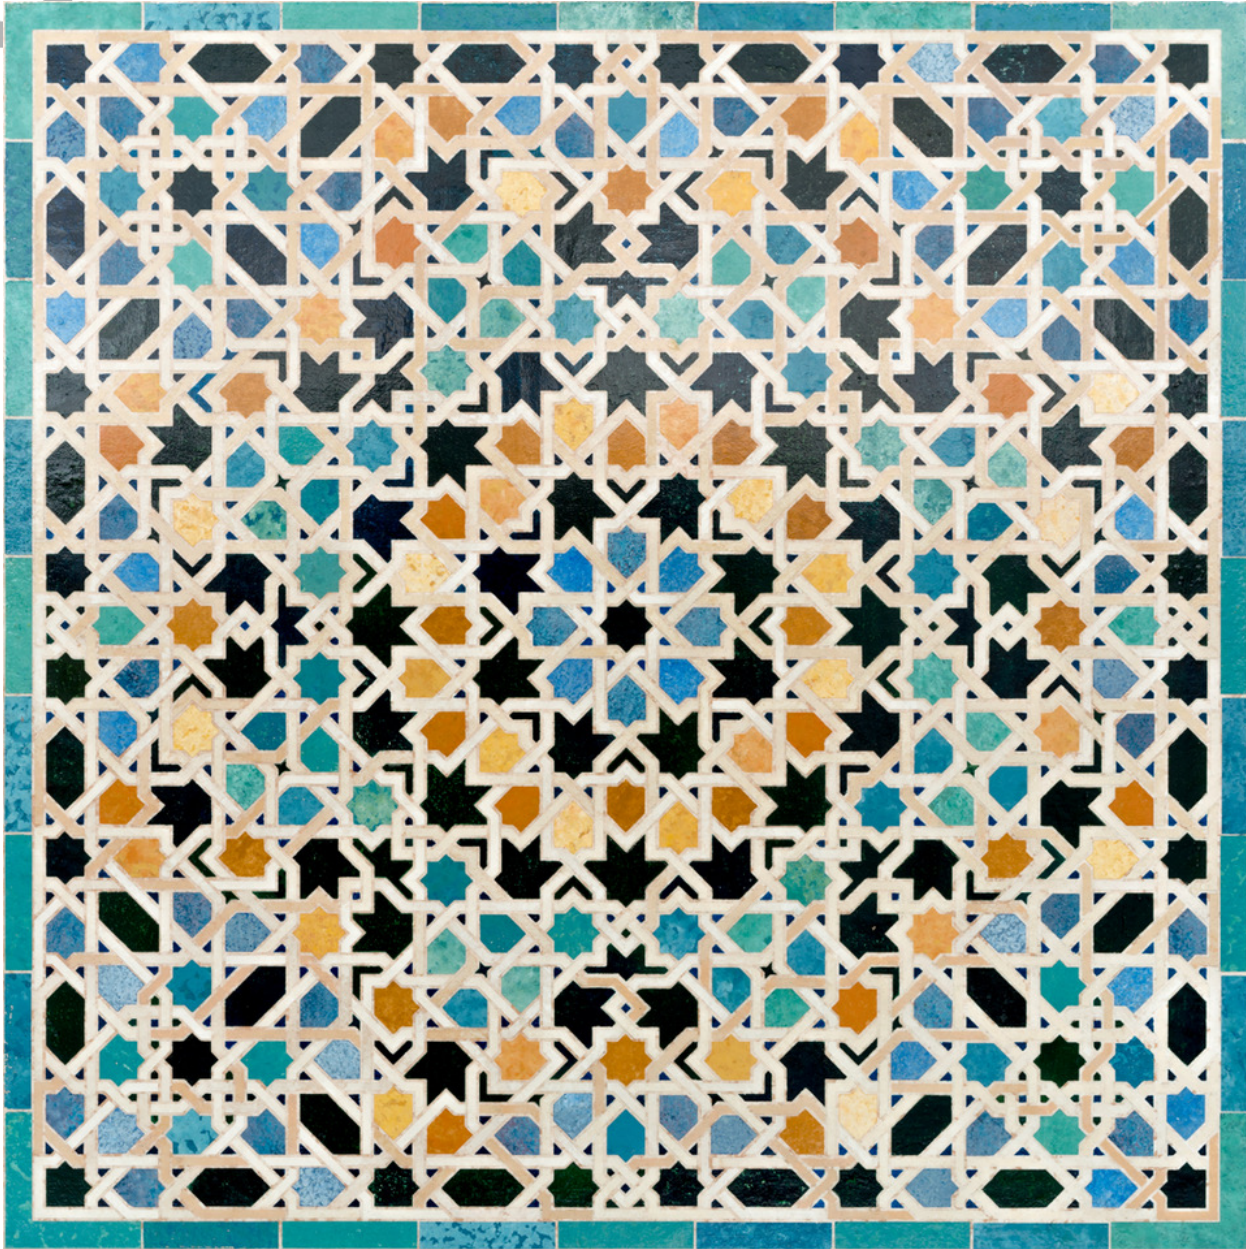

# JANET RADY

Ben Johnson, *Alhambra 8A*, 2016  
Acrylic on aluminium panel, 62 x 62 cm  
JOH-002, Price Upon Request