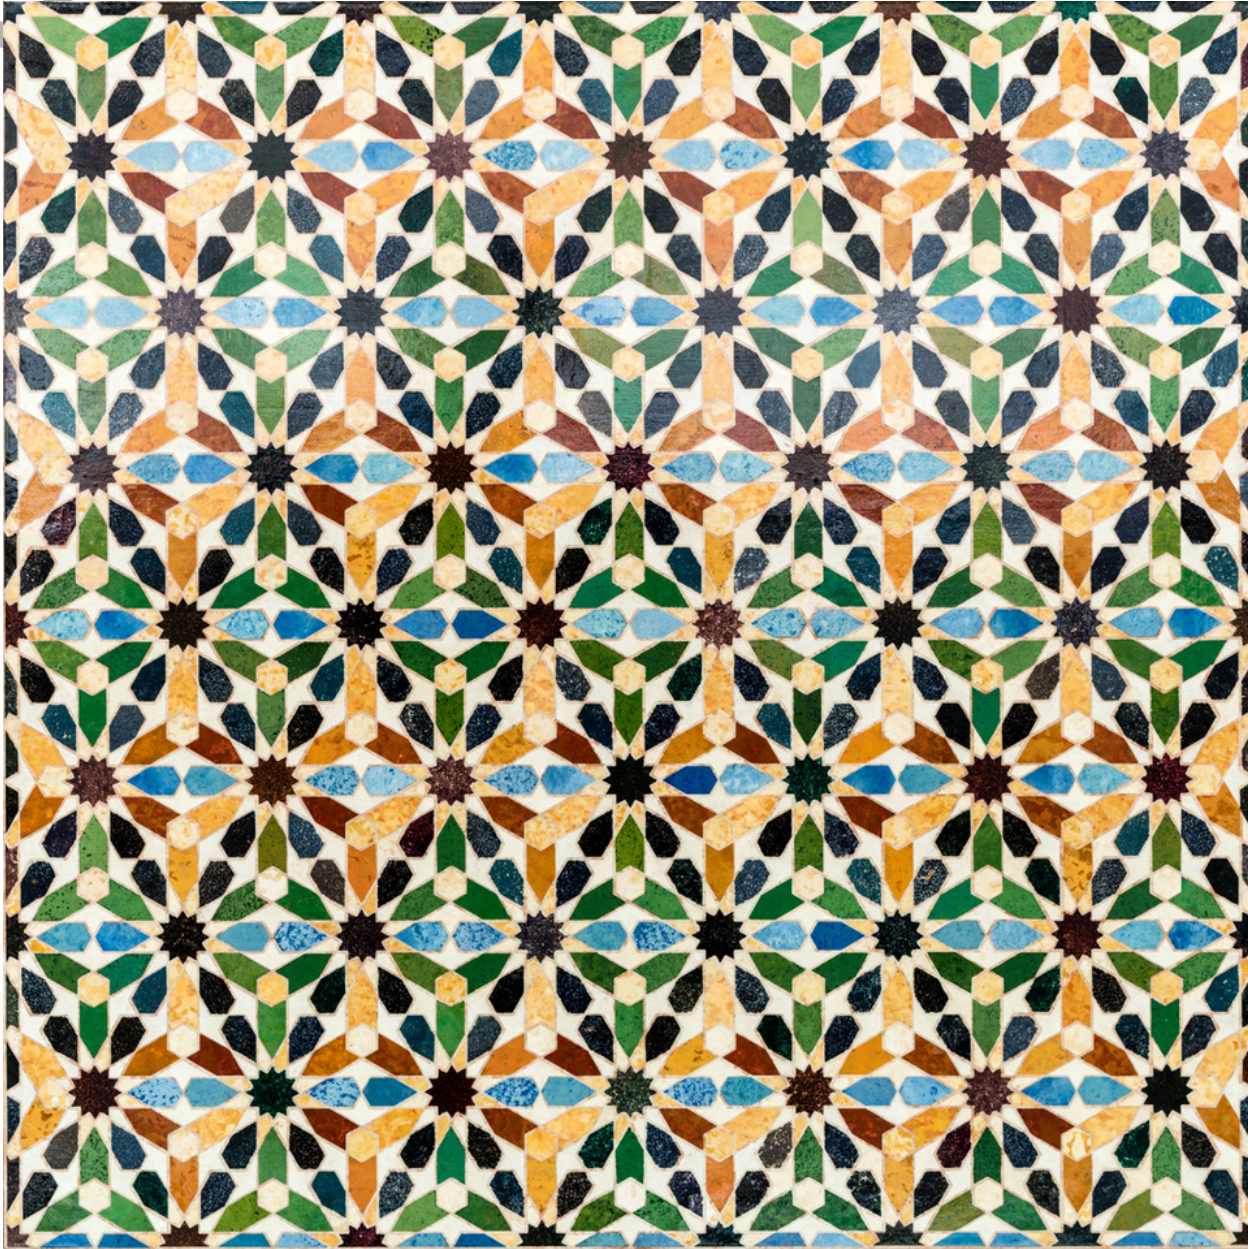

JANET RADY

Ben Johnson, *Alhambra 2*, 2016
Acrylic on aluminium panel, 62 x 62 cm
JOH-001, Price Upon Request