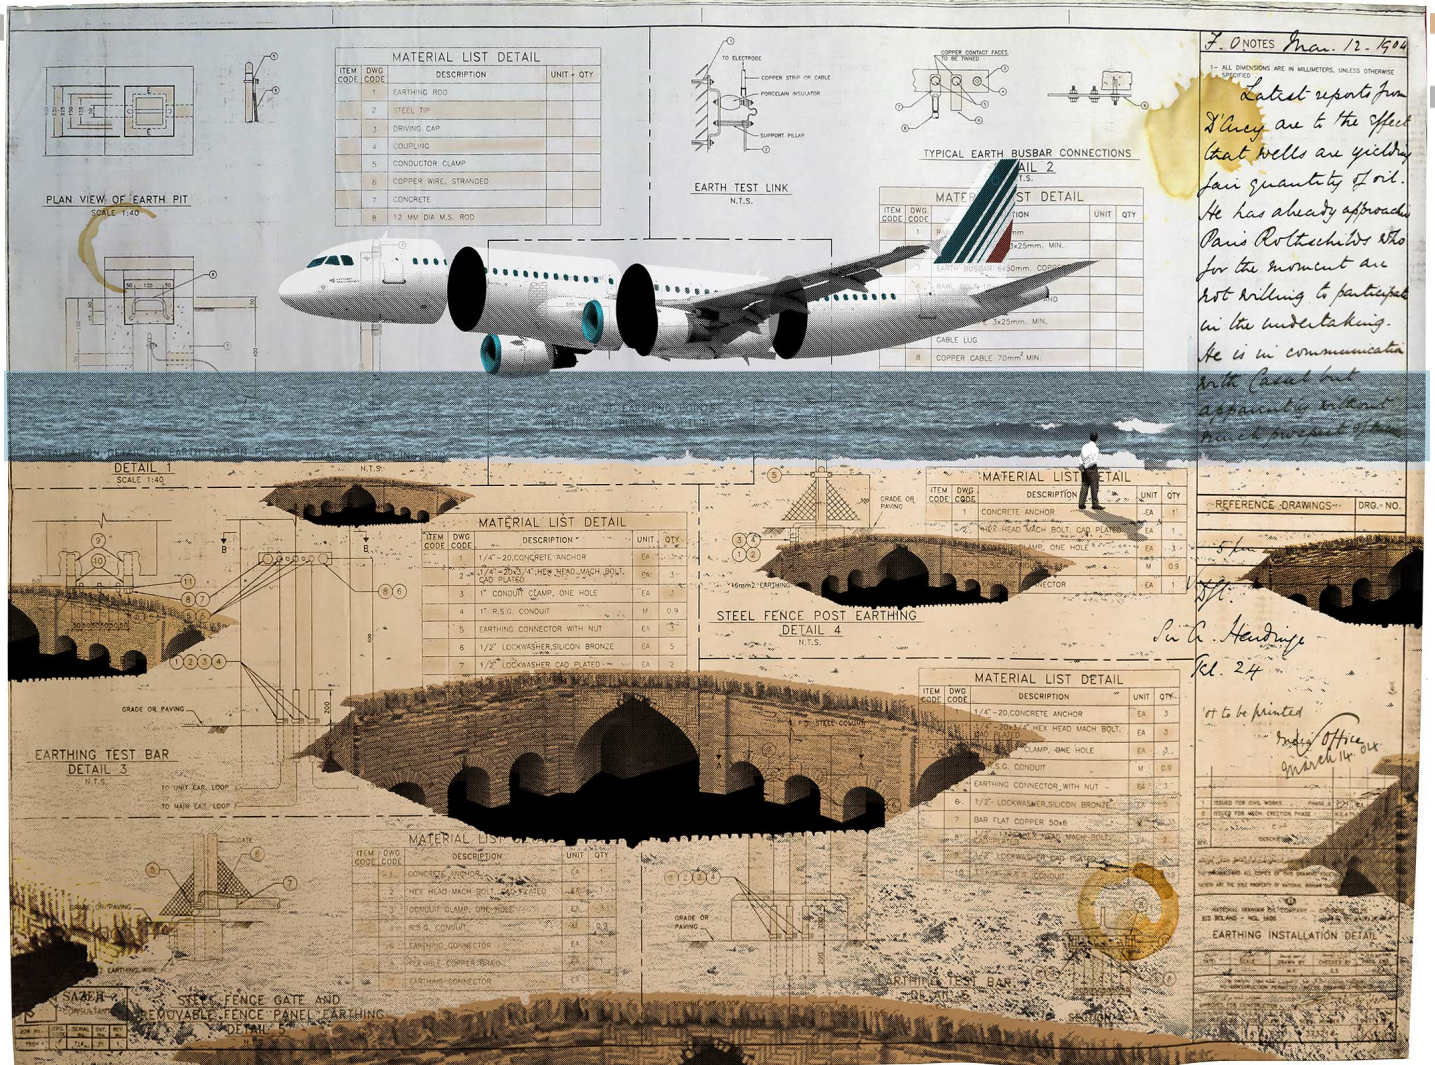

# JANET RADY

Amin Roshan, *Aircraft and Ancient*, 2019  
59.5 x 83.5 cm  
ROS-025, Price Upon Request