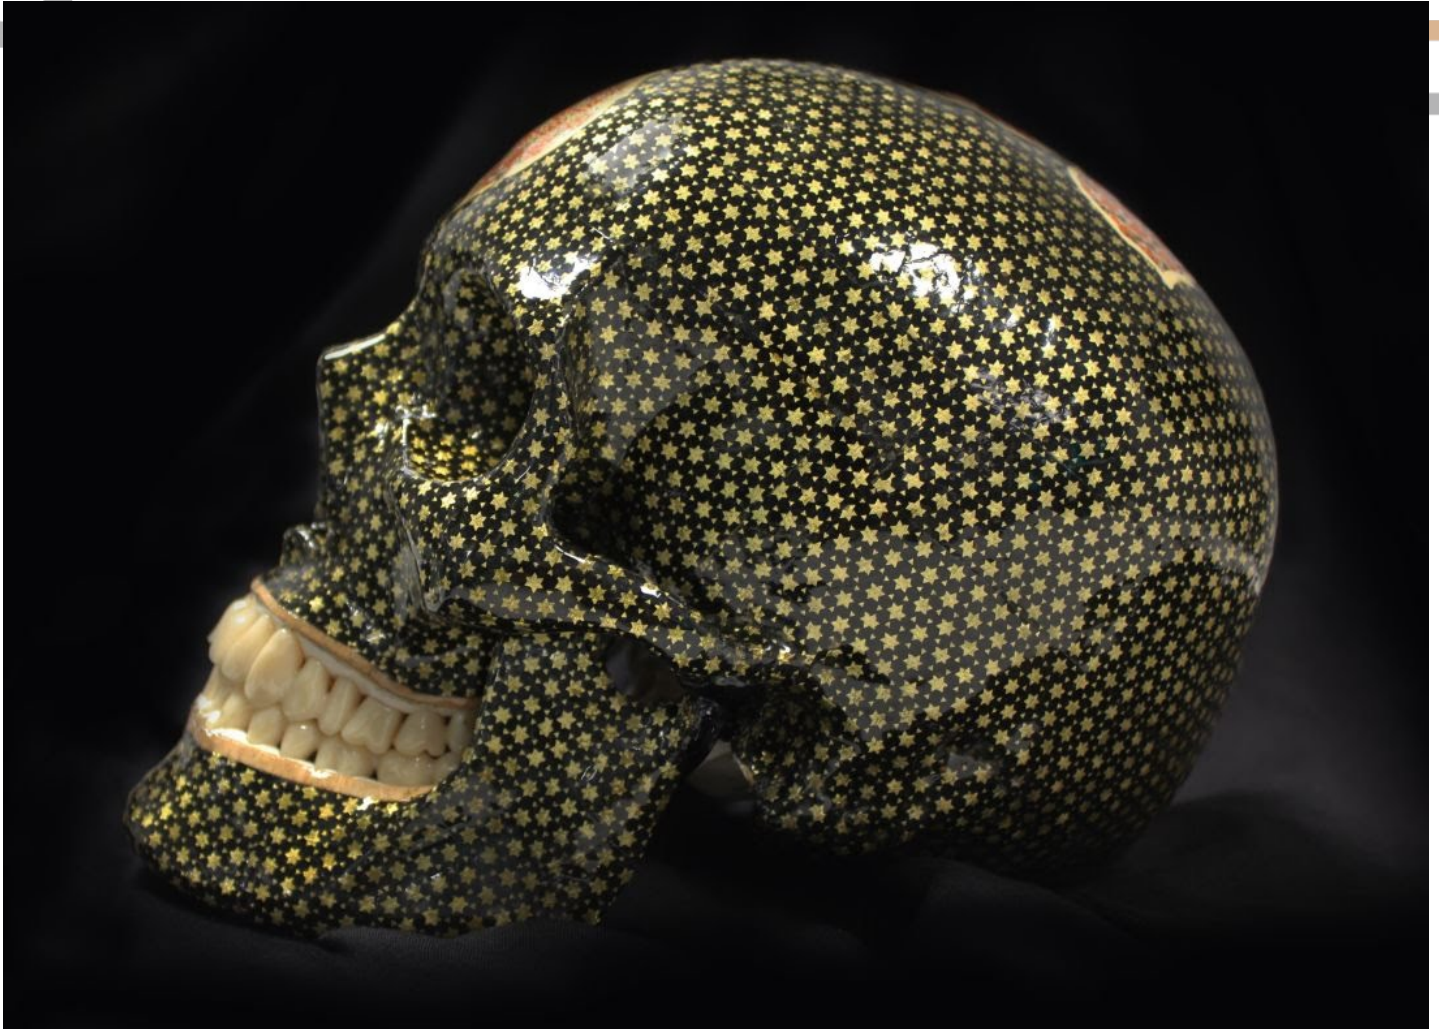

JANET RADY

Kourosh Salehi, *Eternal Now*, 2017

Hand Crafted Khatam (copper and wood) on Resin base Skull, 17 x 14 x 21 cm

SAL-002, Price Upon Request