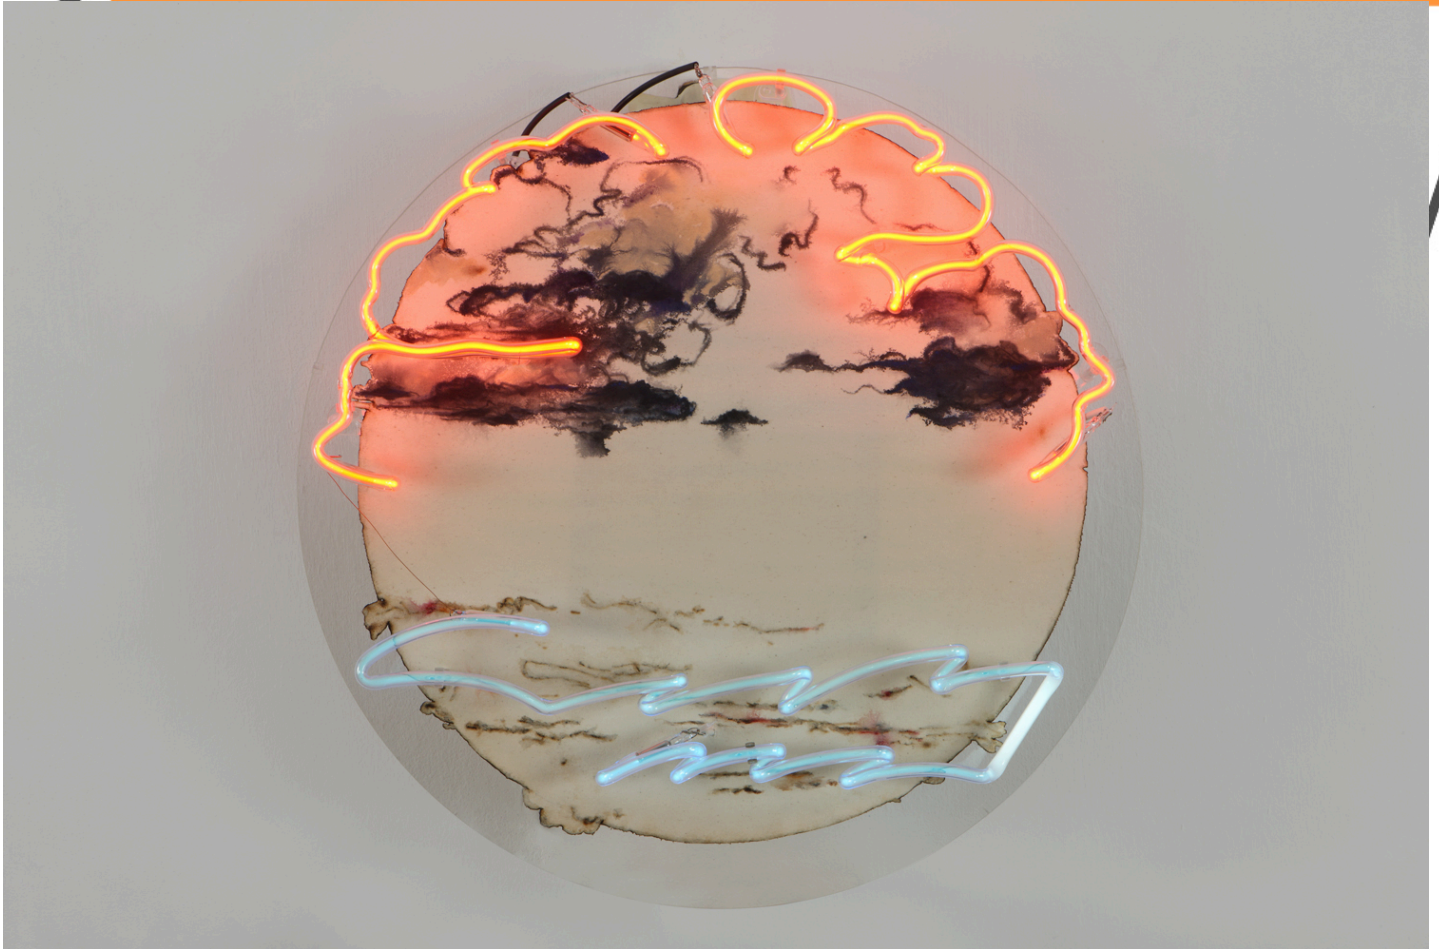

JANET RADY F

Hanibal Srouji, *Black Clouds*, 2017
Acrylic, fire on canvas and neon in plexiglas, 75 x 75 x 14 cm
SRO-028, Price Upon Request