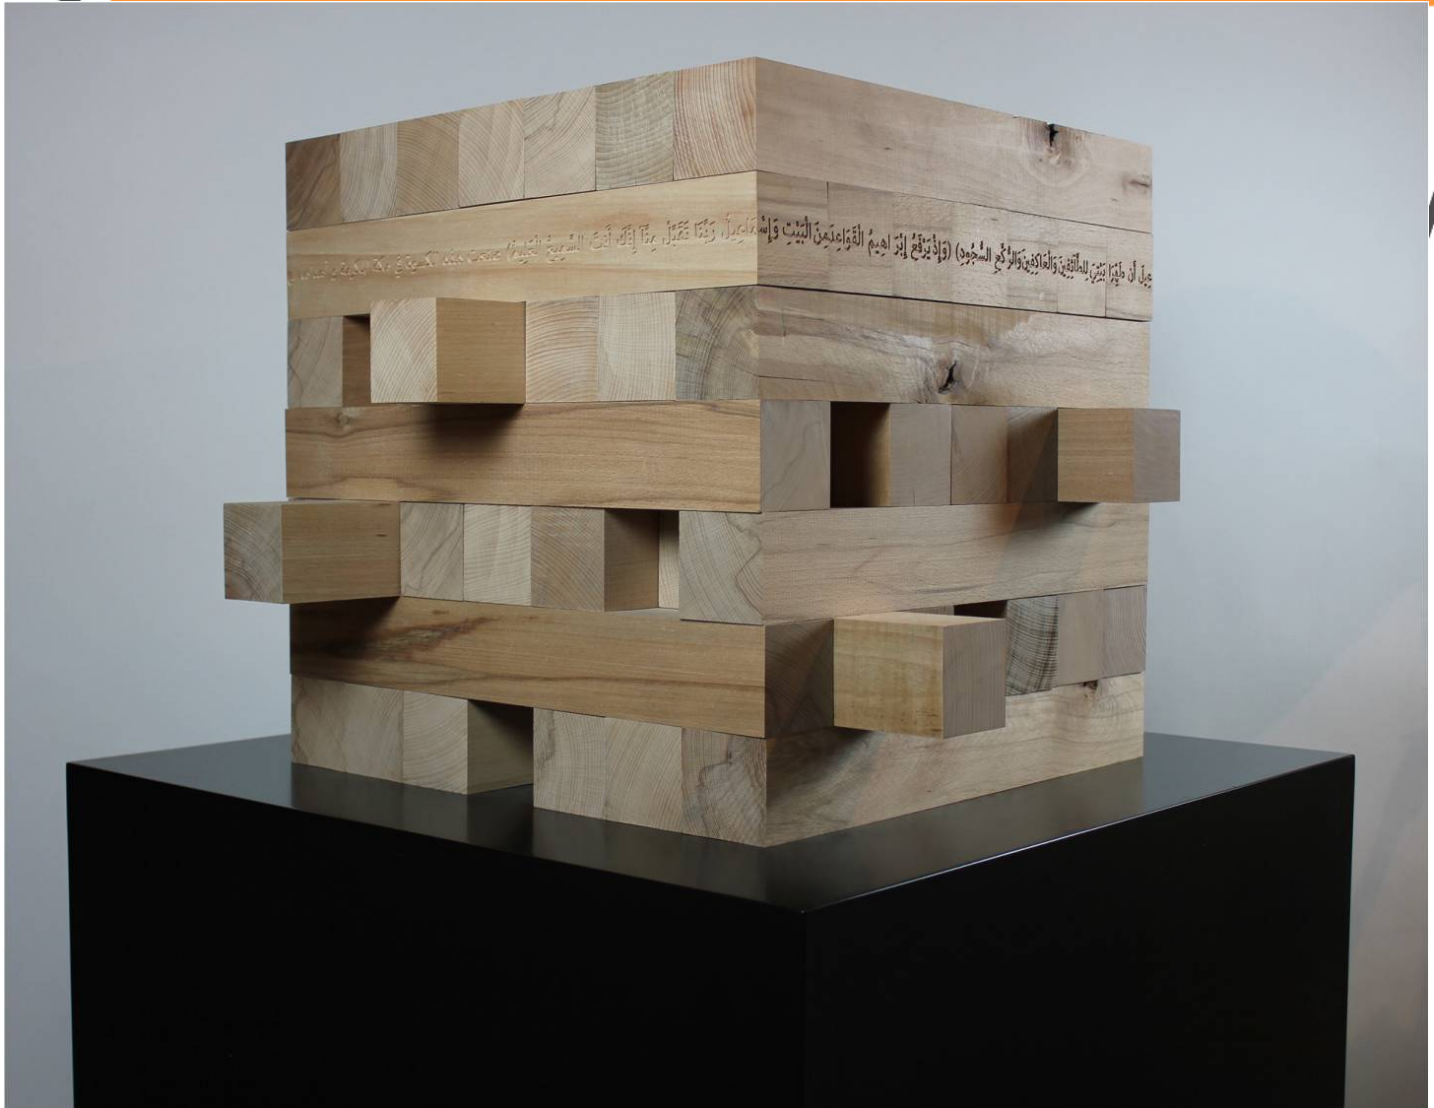

JANET RADY F

Othman Khunji, *Religious Authority*, 2016
Sculpture: Wood, Aluminum, 64 x 64 x 90 cm
IAP-019, Price Upon Request