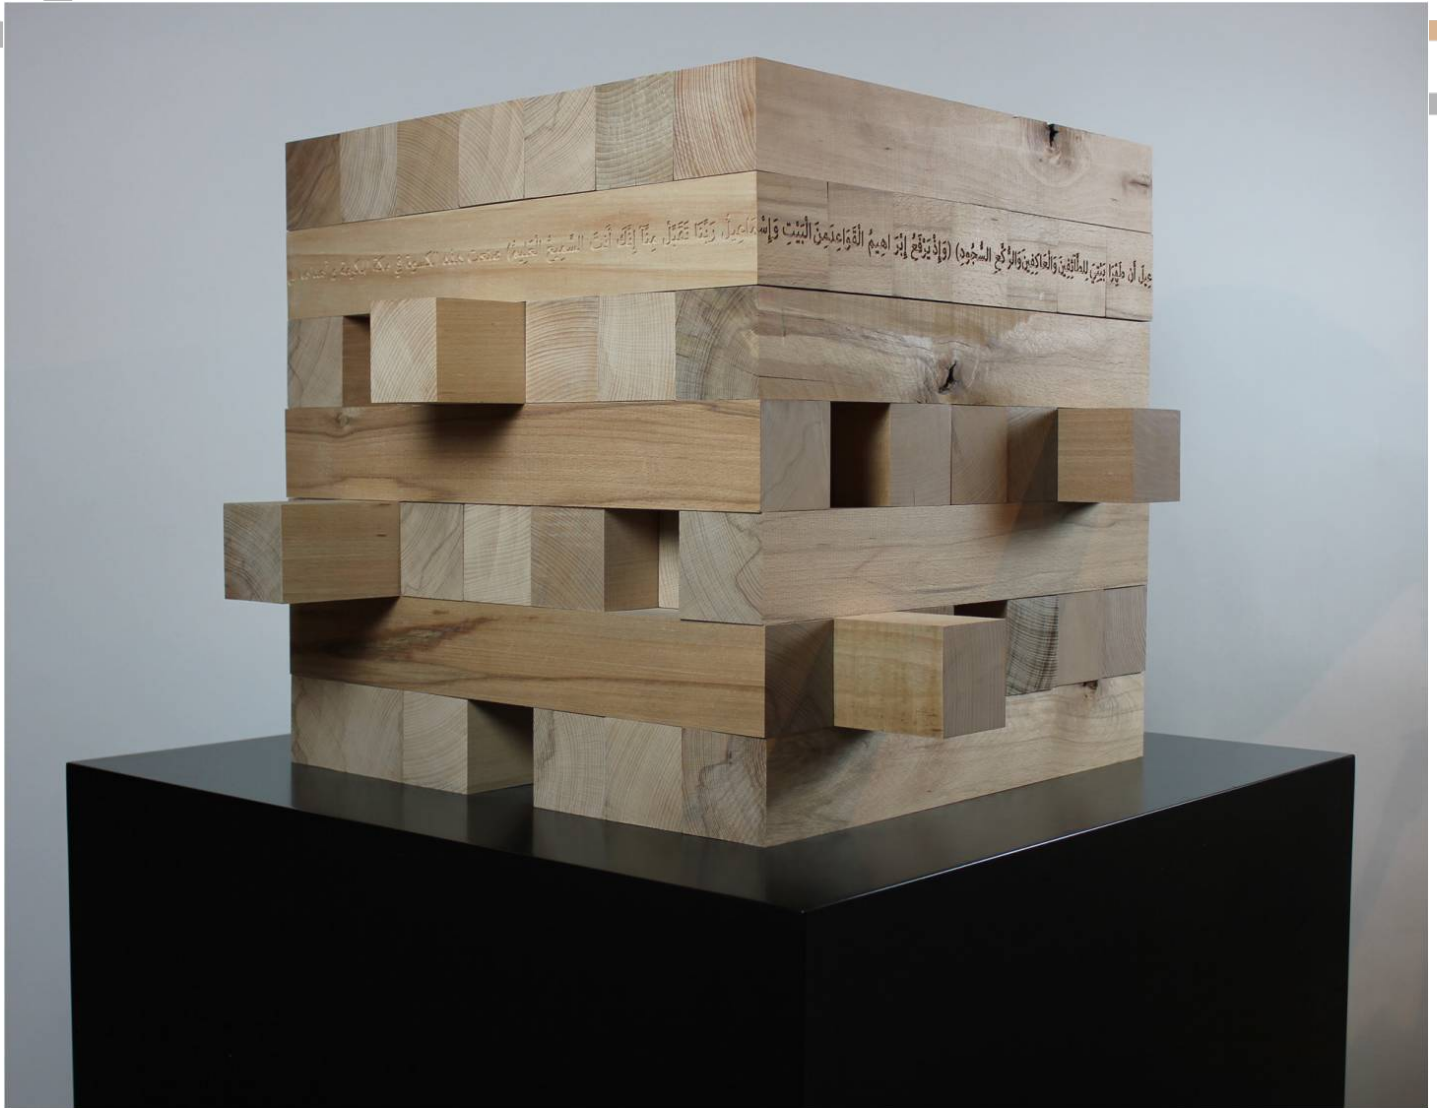

# JANET RADY

Othman Khunji, *Religious Authority*, 2016  
Sculpture: Wood, Aluminum, 64 x 64 x 90 cm  
IAP-019, Price Upon Request