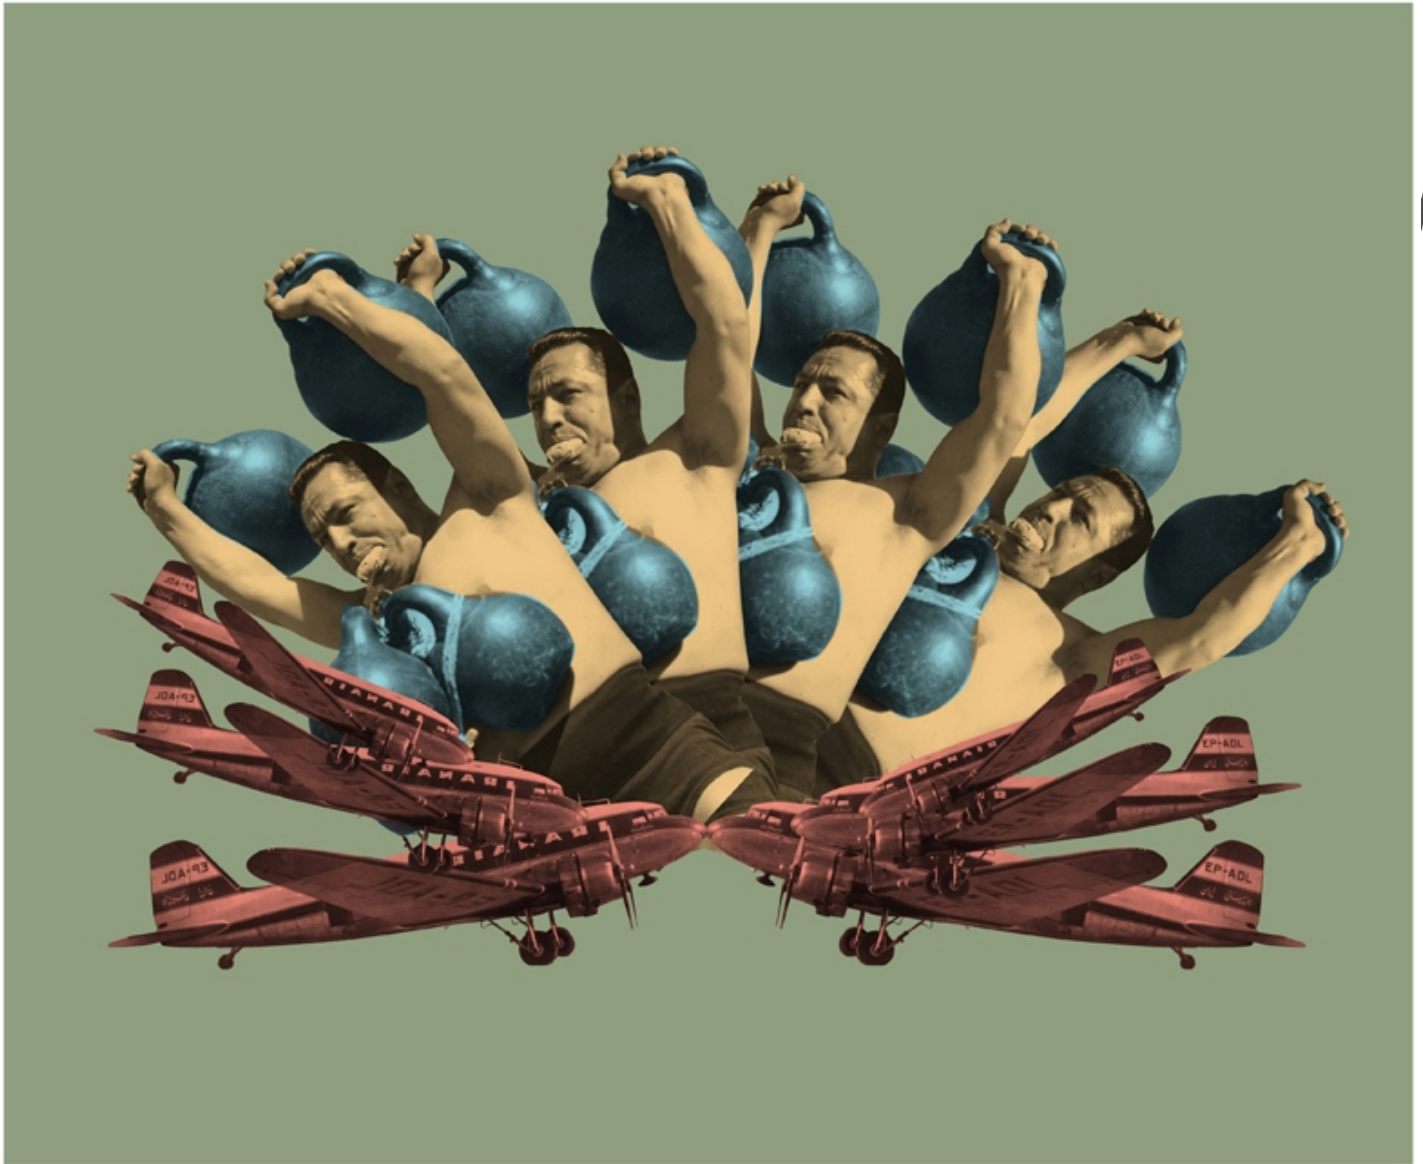

JANET RADY F

Amin Roshan, *Donkey force male*, 2016
Acrylic and silk screen on canvas, 110 x 140 cm
ROS-026, Price Upon Request