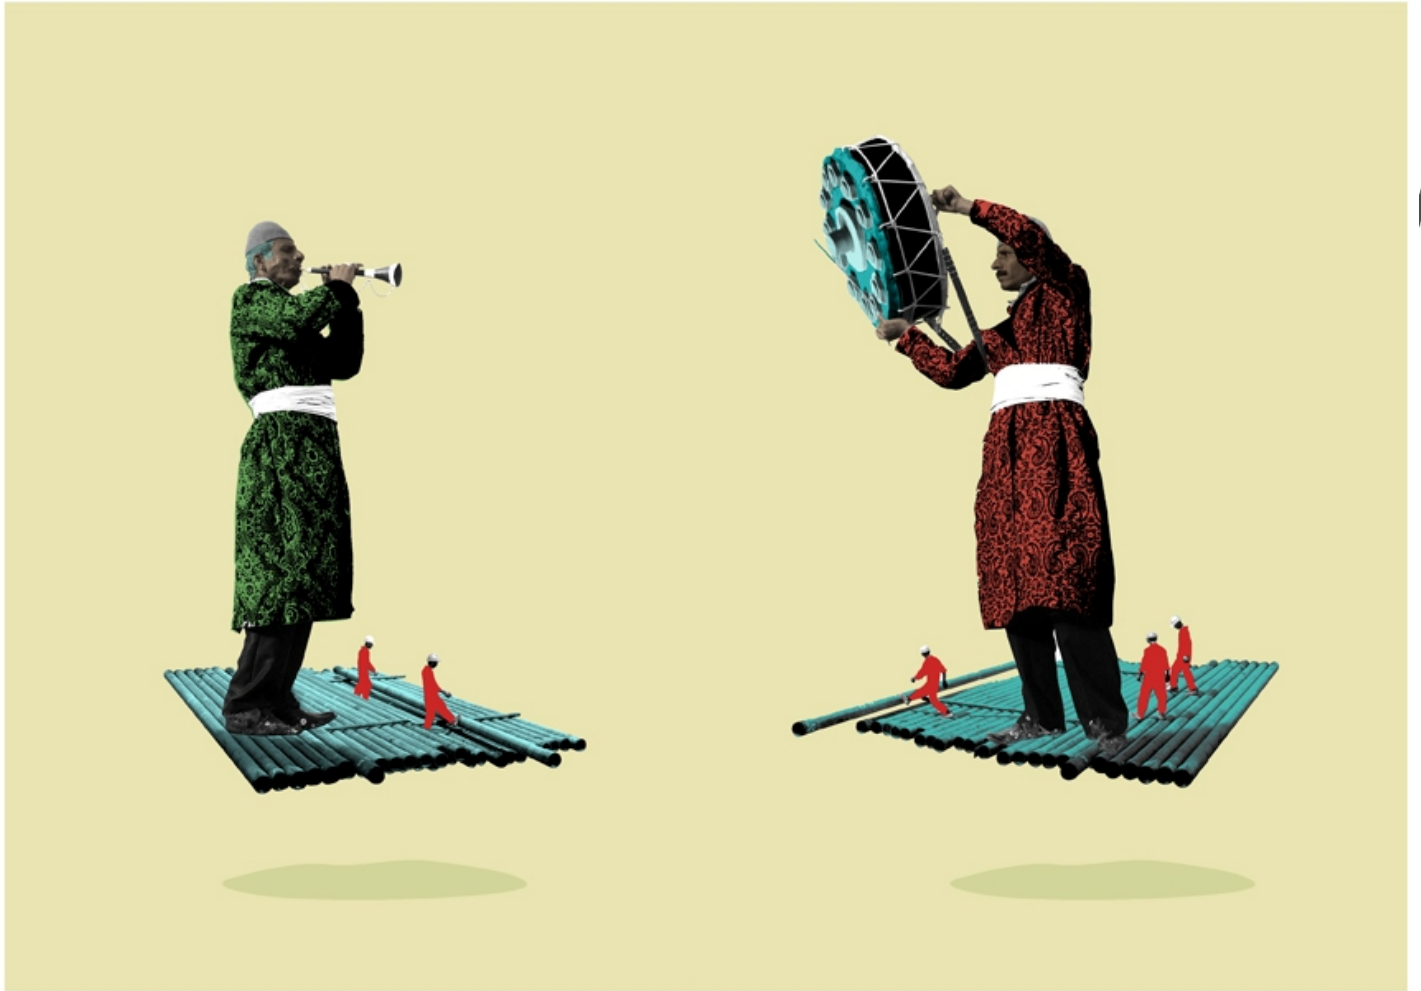

JANET RADY F

Amin Roshan, *Soleiman's Rug*, 2016
Acrylic and silk screen on canvas, 120 x 150 cm
ROS-024, Price Upon Request