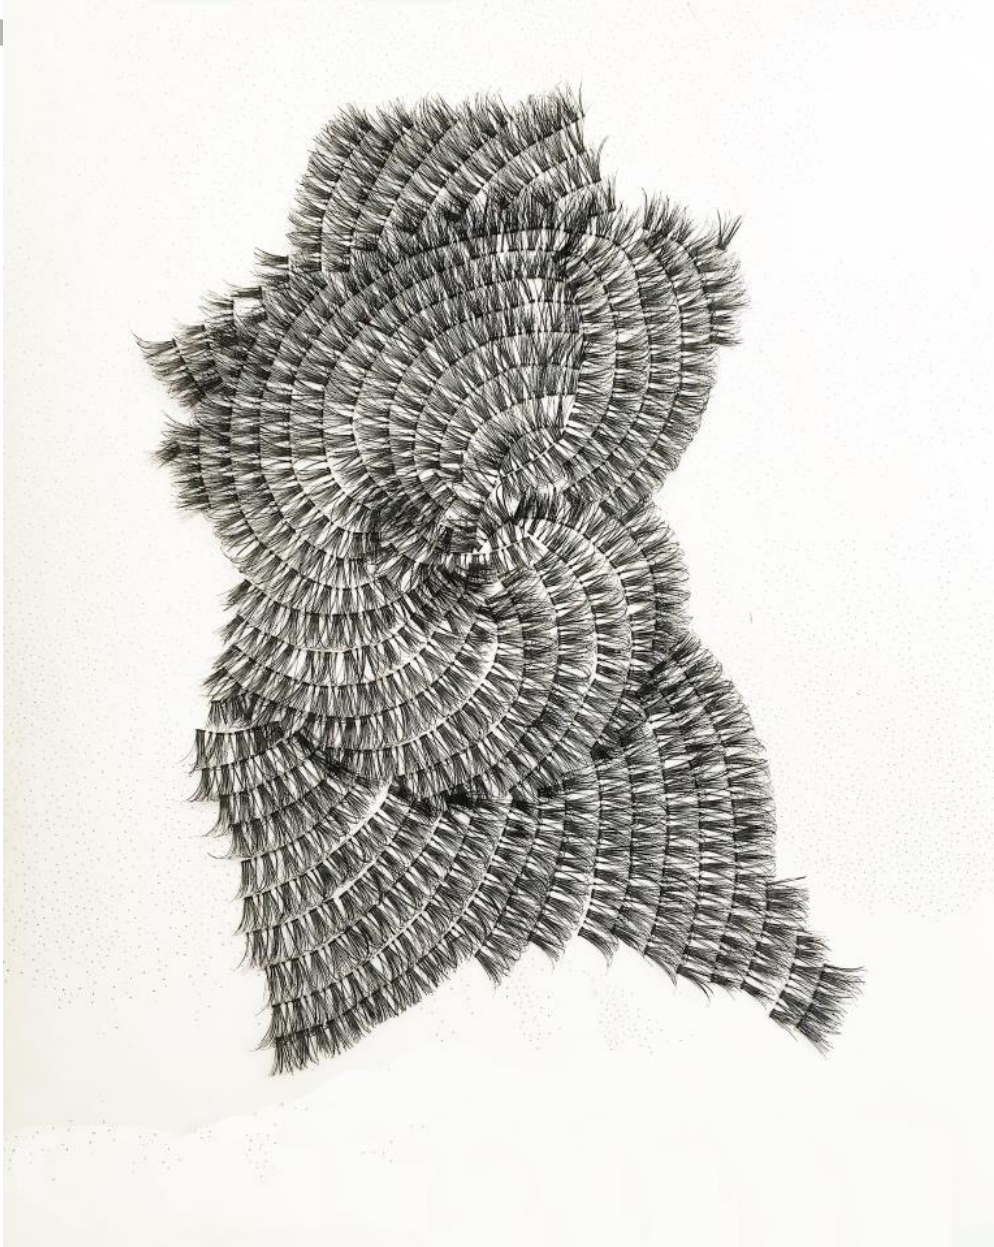

JANET RADY

ART

Soheila Sokhanvari, *Song of Myself (Self-portrait 1980)*, 2017
Human Hair on Calf Vellum, 36 x 30 cm
IAM-SOK-004, Price Upon Request