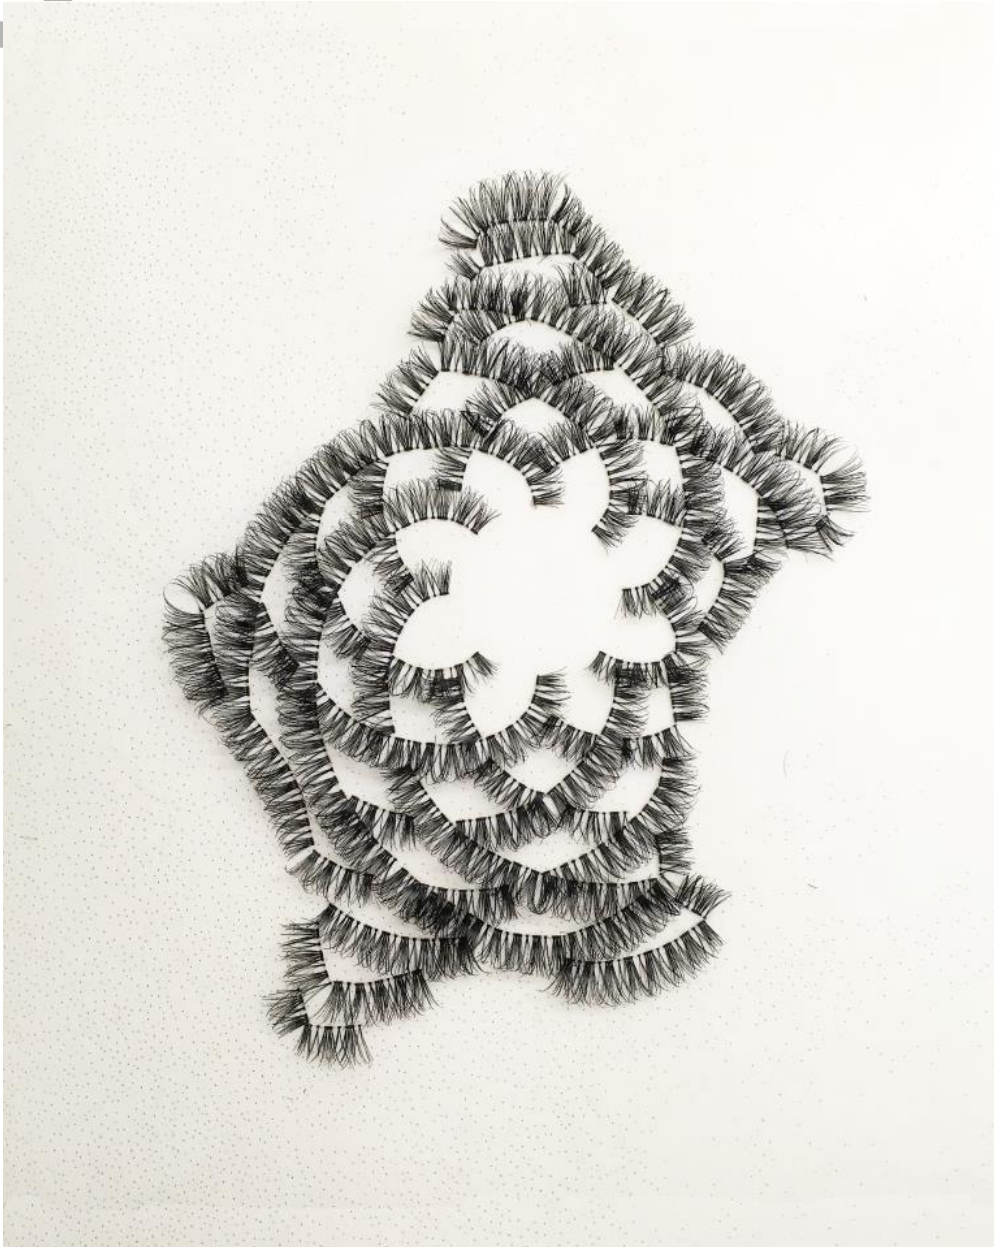

JANET RADY

ART

Soheila Sokhanvari, *Song of Myself (Self-portrait 1987)*, 2017
Human Hair on Calf Vellum, 36 x 30 cm
IAM-SOK-003, Price Upon Request