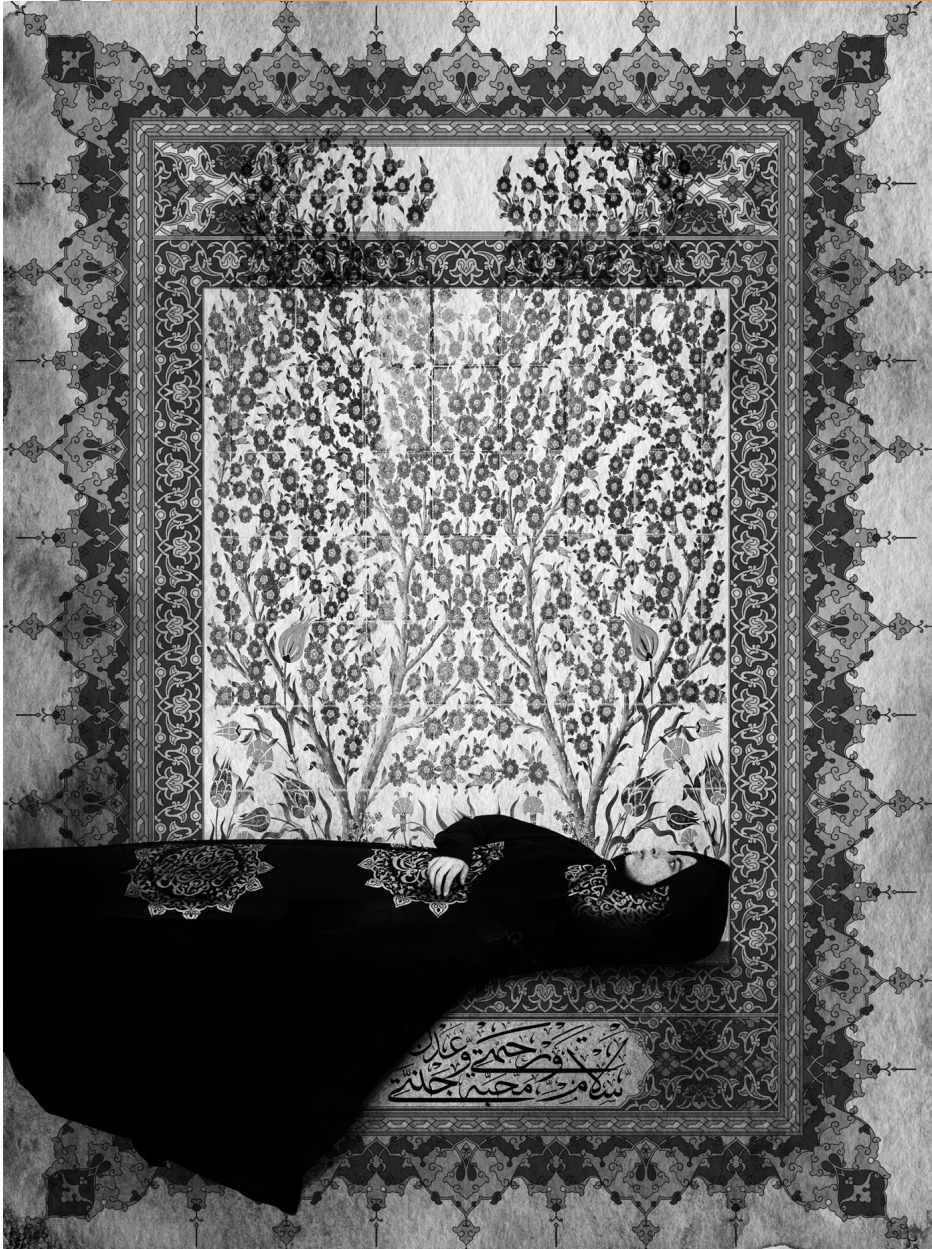

JANET RADY F

n the M

Marwa Adel, *Eden*, 2017
Digital Photomontage, 100 x 75 cm
IAM-ADE-001, Price Upon Request