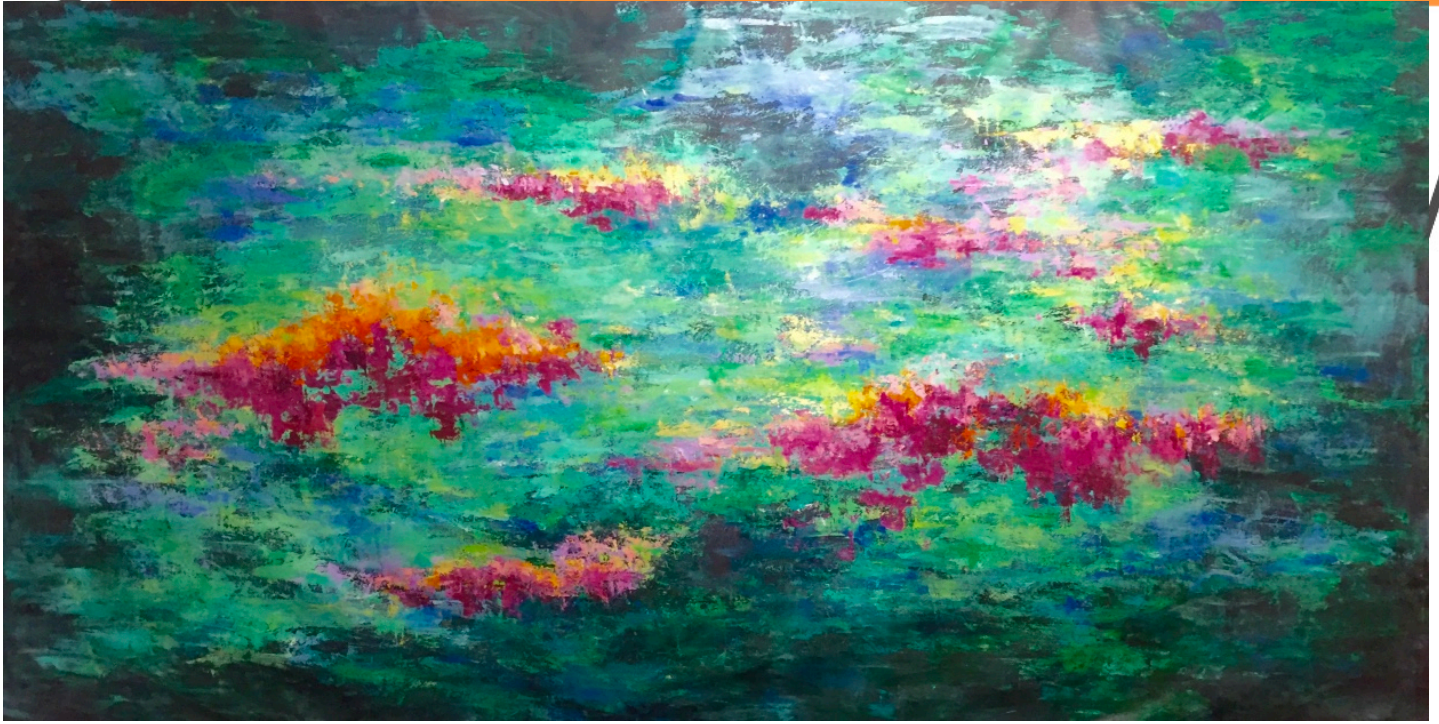

# JANET RADY F

Nurieh Mozaffari, *Morning Beauty XVII*, 2017  
Acrylic on canvas, (56 x 109 in.)  
MOZ-047, Price Upon Request