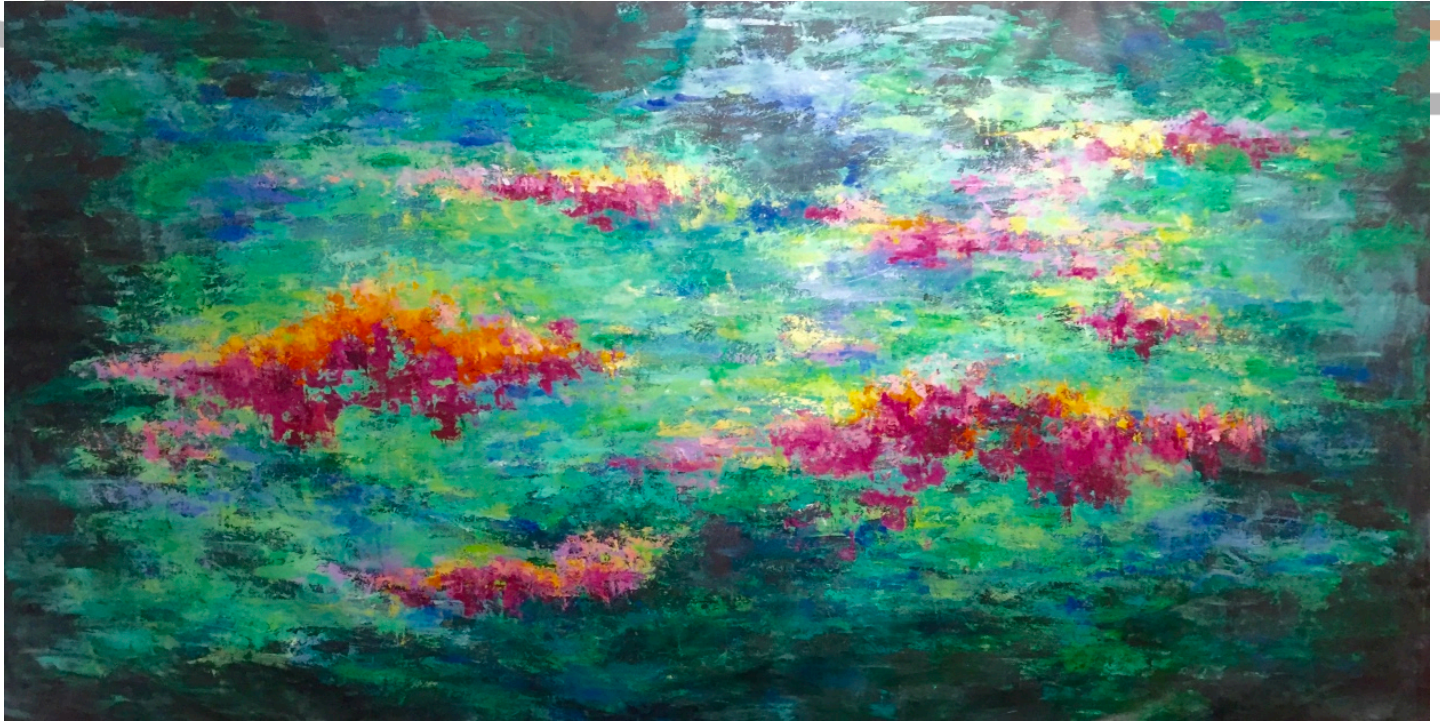

JANET RADY

Nurieh Mozaffari, *Morning Beauty XVII*, 2017
Acrylic on canvas, (56 x 109 in.)
MOZ-047, Price Upon Request