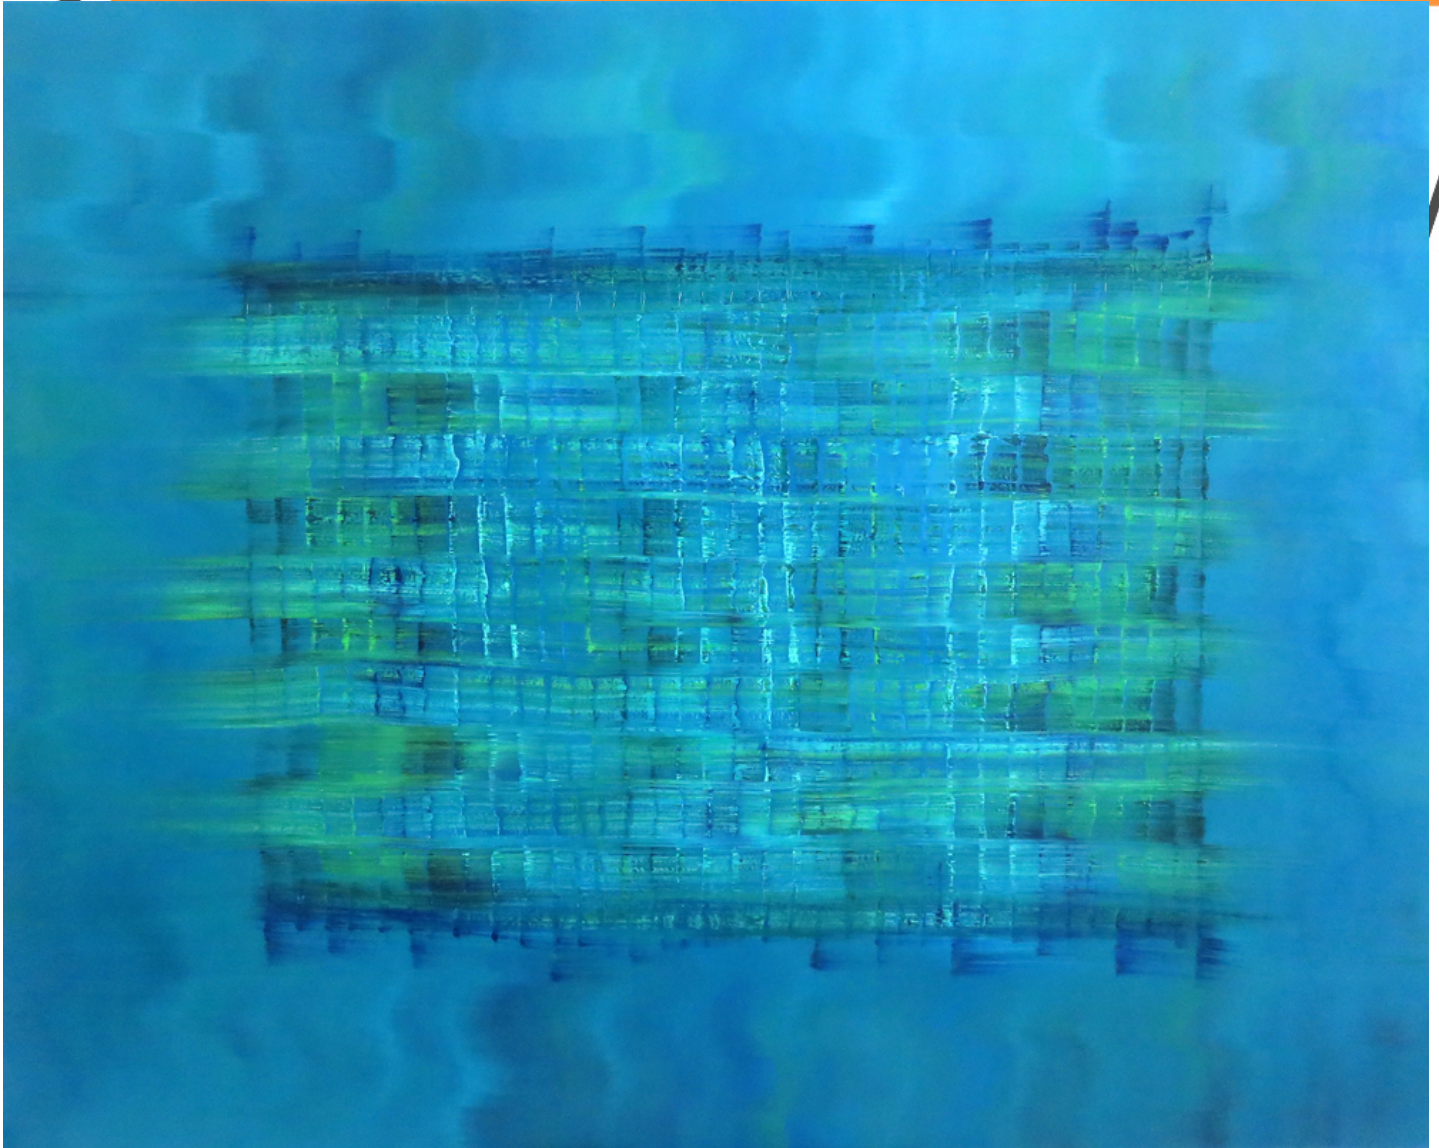

# JANET RADY F

Lulwa Al Khalifa, *Blue Haze*, 2015  
Oil on canvas, 120 x 150 cm (47 3/16 x 59 in.)  
BAAB-ALKL-001, Price Upon Request