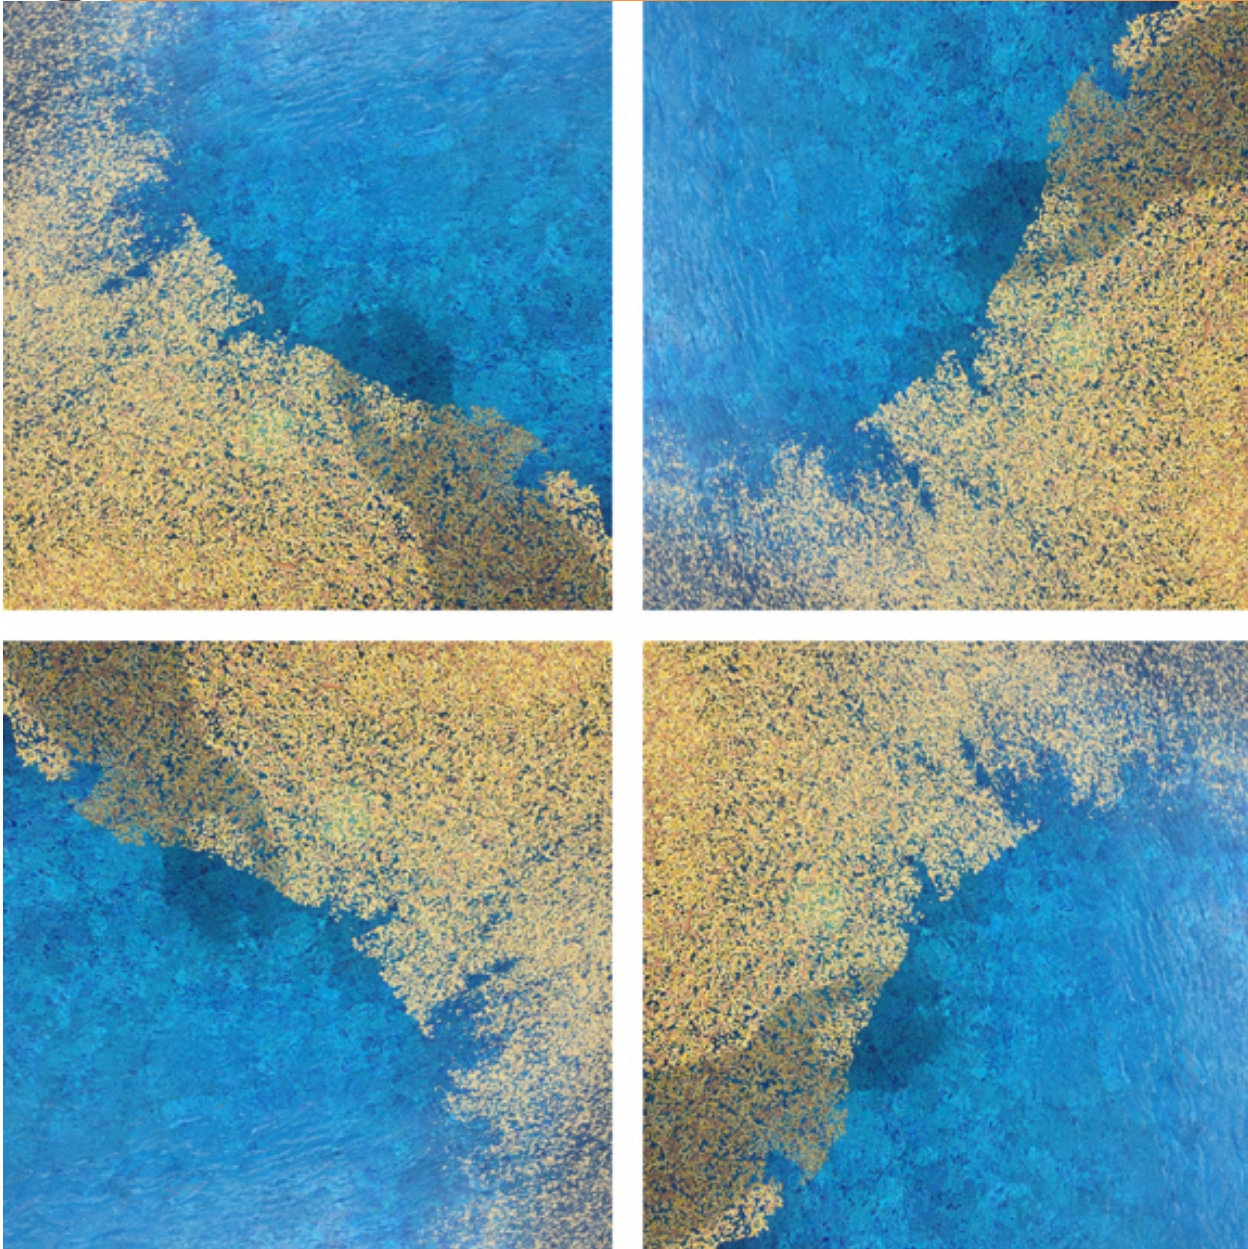

JANET RADY F

e M

Marwa Al Khalifa, *Yellow and Blue Series*, 2015

Kodak Endura metallic print Plexiglass face mounted on aluminium composite panel,
52.7 x 39.4 cm (20 11/16 x 15 7/16 in.)

BAAB-ALKM-003, Price Upon Request