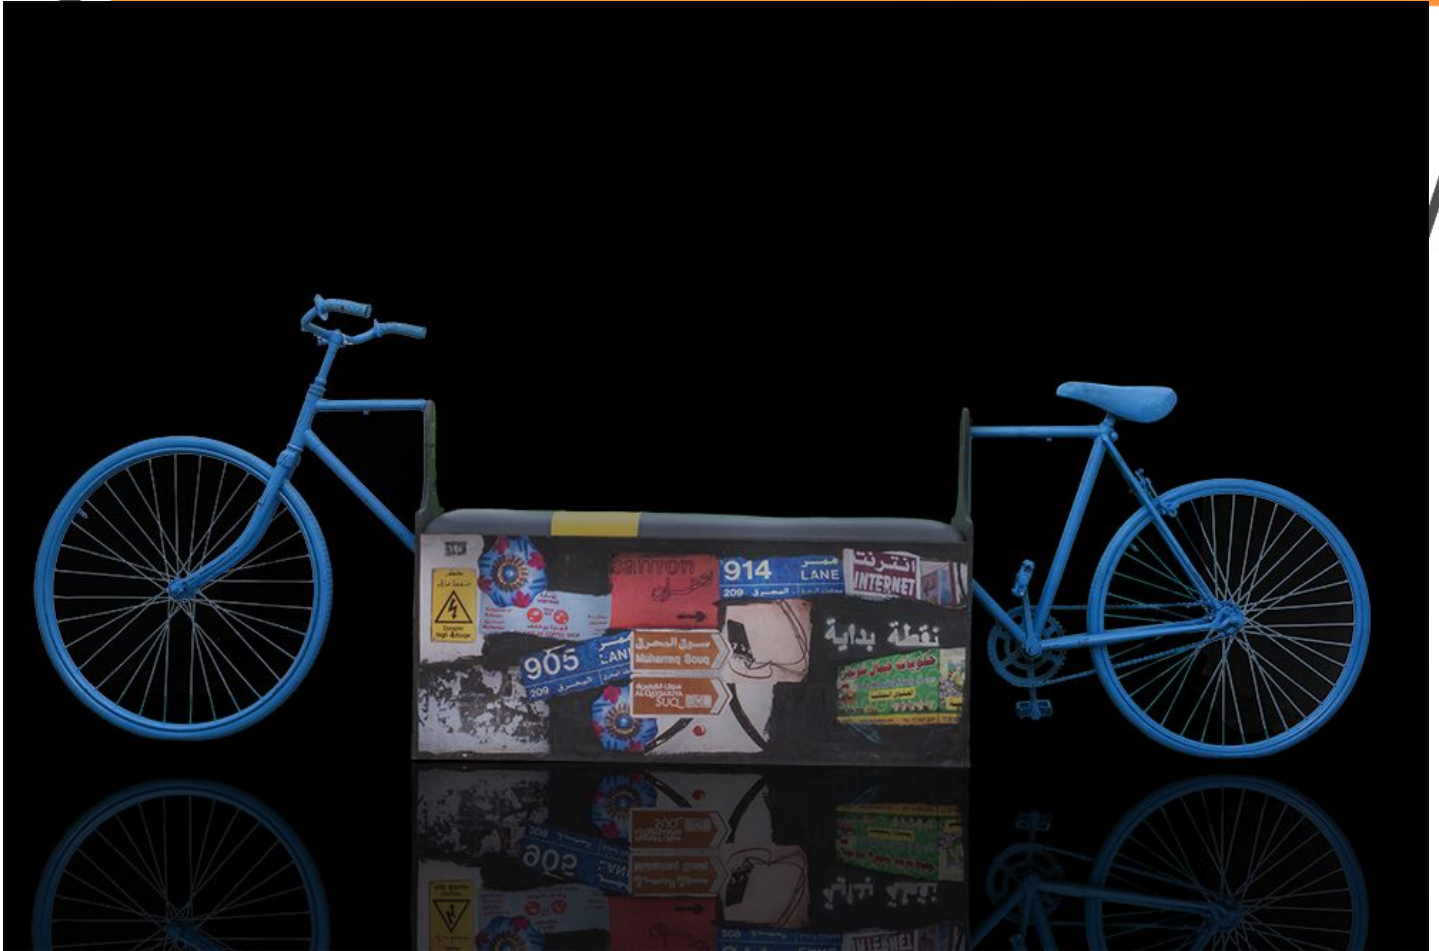

JANET RADY F

Noof Al Refaie, *Bicycle Bench*, 2014
Mixed Media, 299 x 45 x 50 cm (117 11/16 x 17 11/16 x 19 5/8 in.)
BAAB-ALRN-001, Price Upon Request