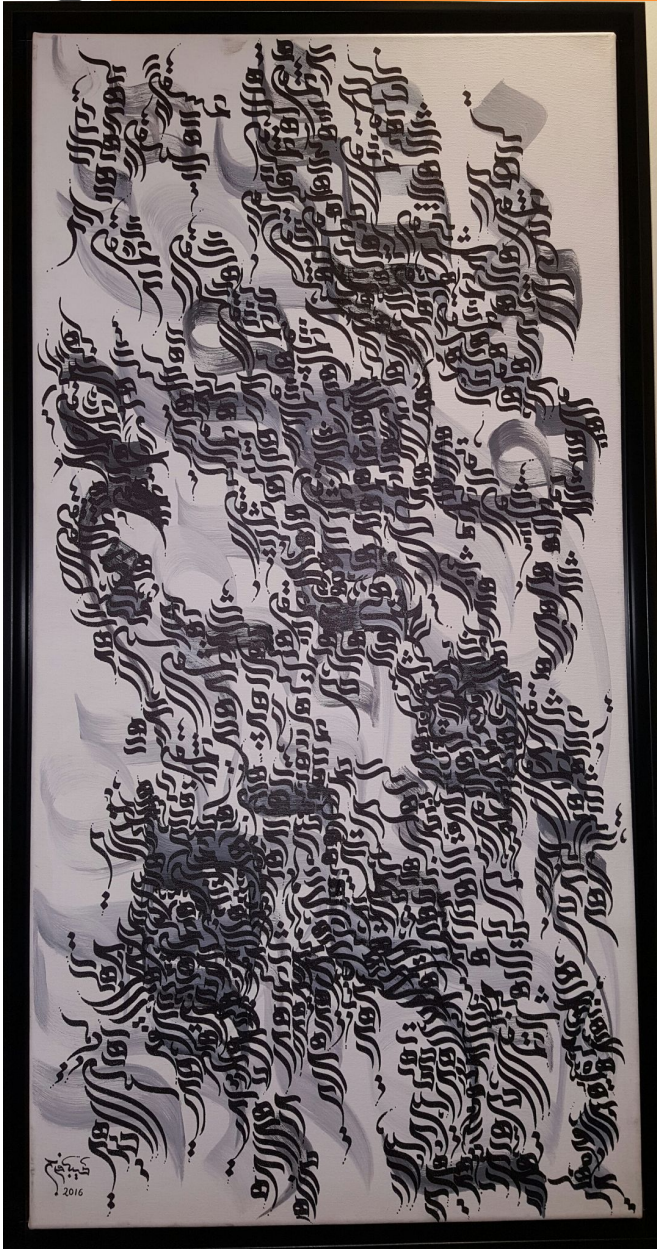

JANET RADY F

g on the M

Taiba Faraj, *Love*, 2016
Acrylic and ink on canvas, 90 x 30 cm (35 3/8
x 11 3/4 in.)
BAAB-FAR-002, •