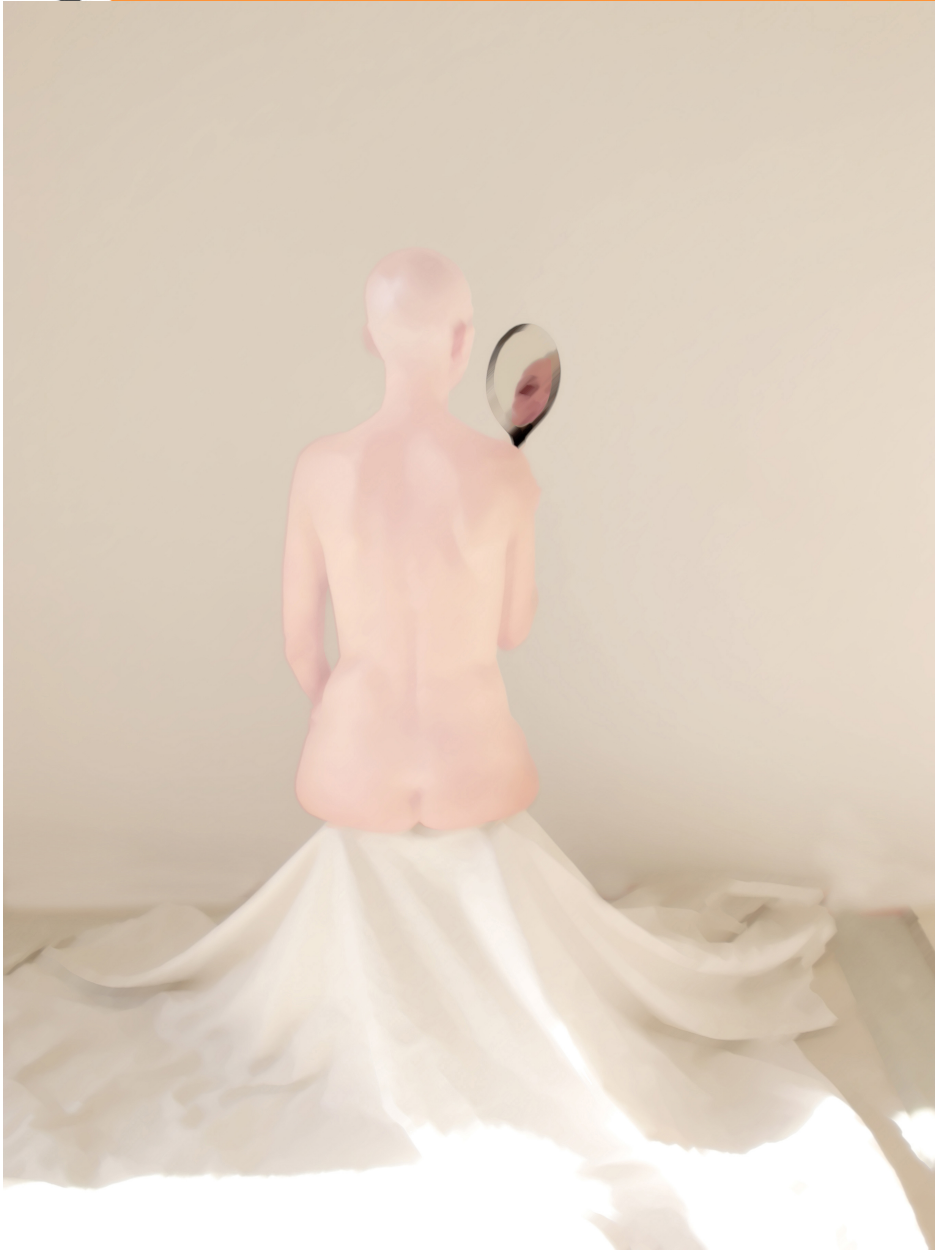

# JANET RADY F

n the M

Malekeh Nayiny, *Reflection*, 2013  
Lamda Print Mounted on Diasec, 48.5 x 36.4 cm  
NAY-059, Price Upon Request