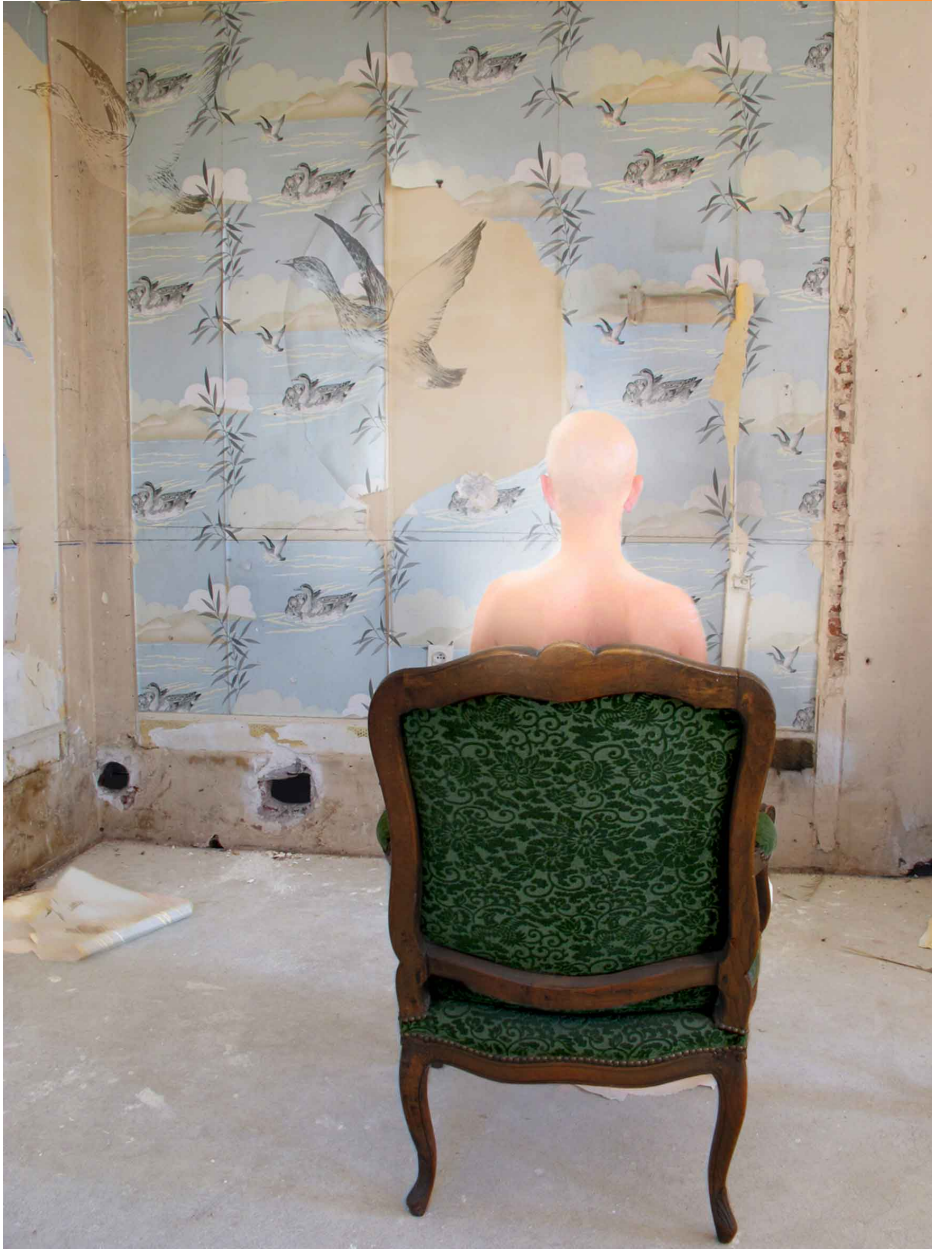

# JANET RADY F

n the M

Malekeh Nayiny, *Migration*, 2013  
Lamda Print Mounted on Diasec, 120.5 x 91 cm  
NAY-060, Price Upon Request