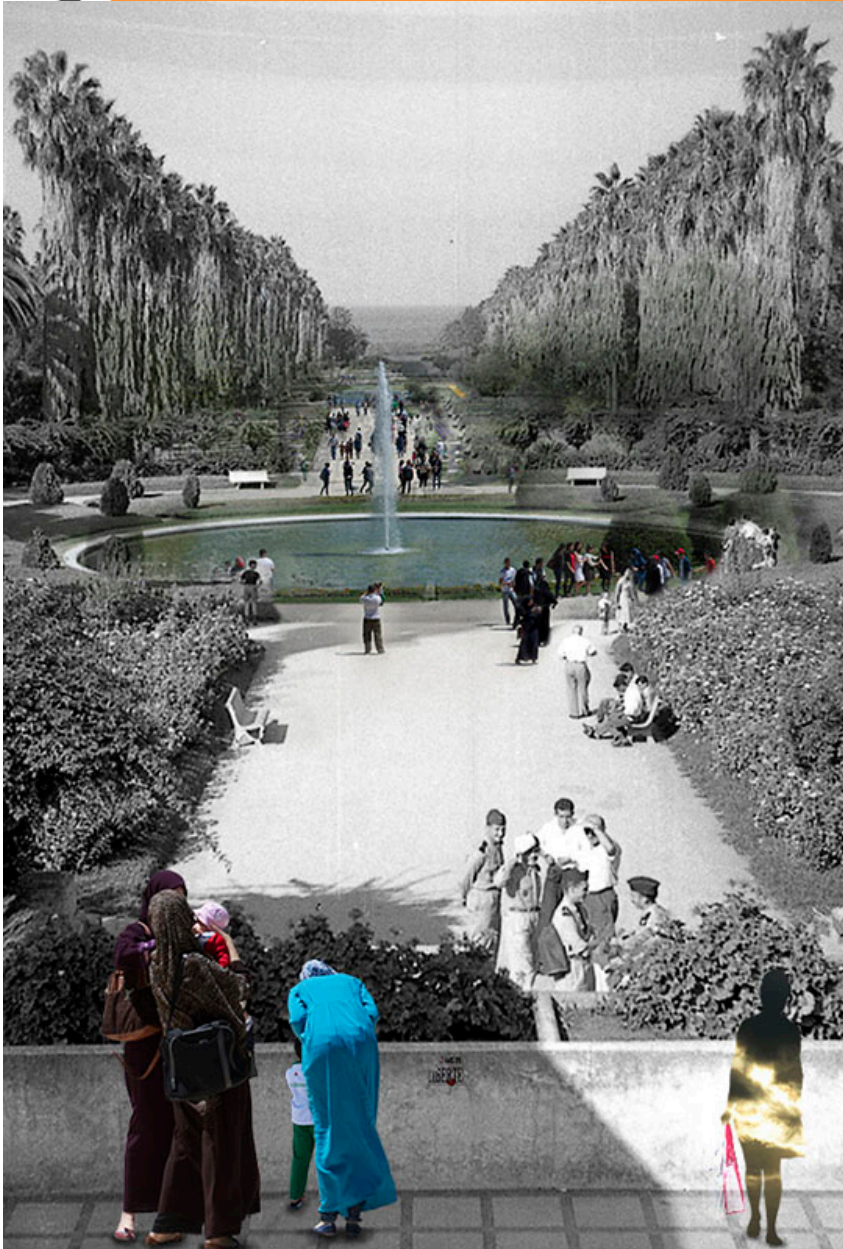

JANET RADY F

on the M

Patrick Altes, *Garden of Eden*, 2013
Digital print on Hahnemuehle paper on Dibond, 80 x 60
cm (31 1/2 x 23 5/8 in.)
ALT-012, Price Upon Request