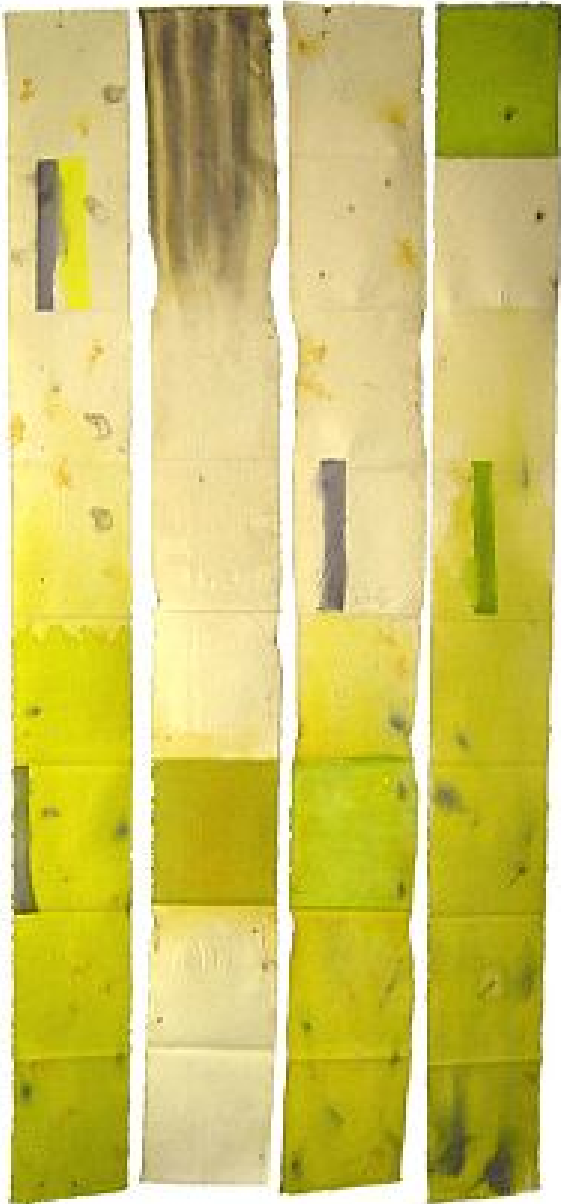

JANET RADY F

ig on the M

Hanibal Srouji, *Lumieres*, 1999
Fire and Acrylic on canvas, 220 x 24 cm
SRO-017, Price Upon Request