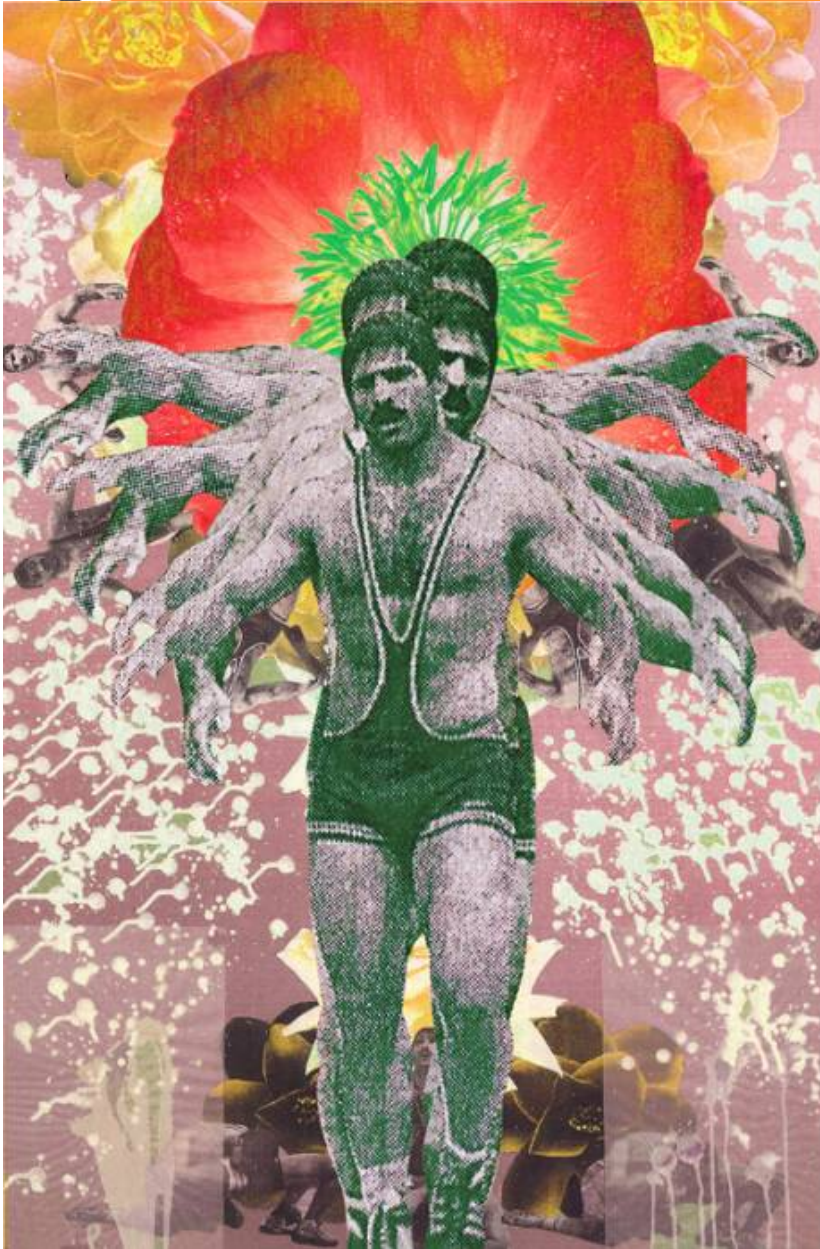

JANET RADY F

on the M

Fereydoun Ave, *Radioactive Rostam*, 2010
Inkjet Print on Canvas, 100 x 65 cm (39 3/8 x 25 5/8
in.)
AVE-036, Price Upon Request