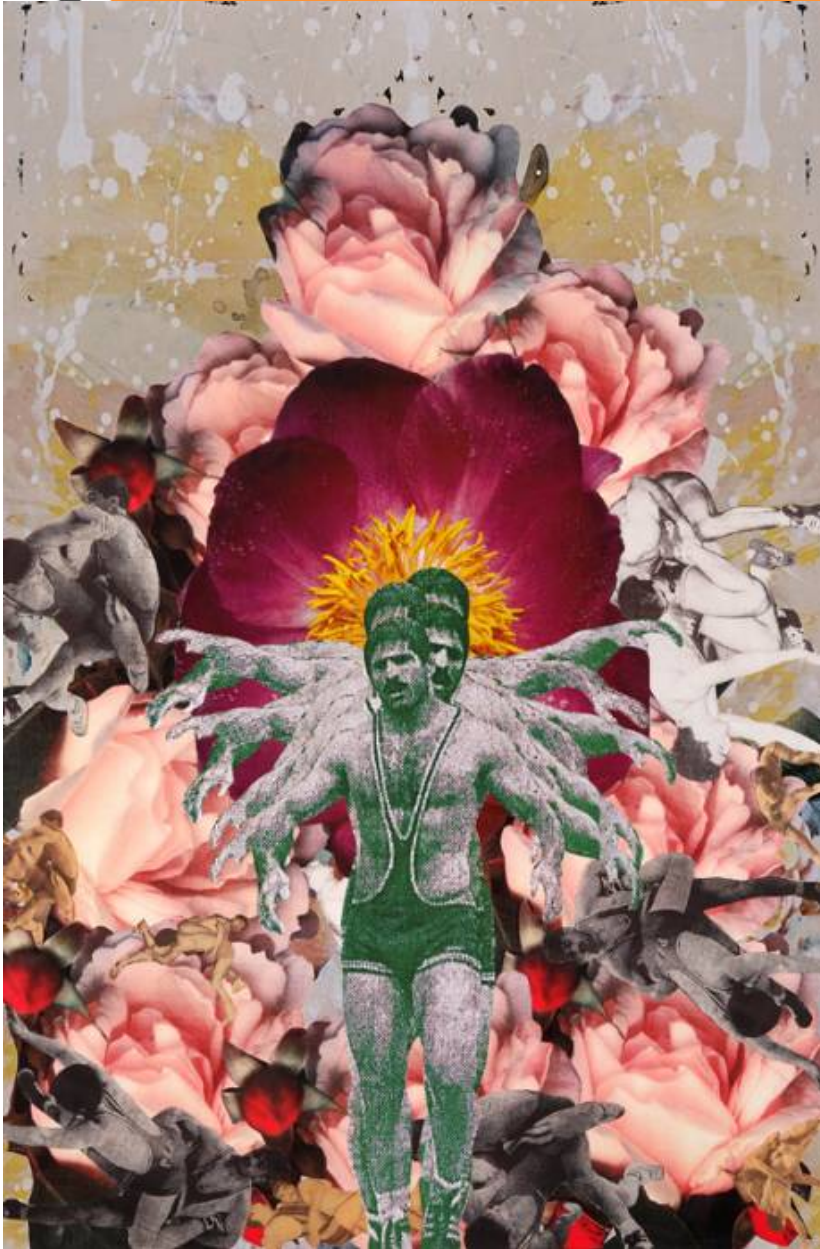

JANET RADY F

on the M

Fereydoun Ave, *Radioactive Rostam*, 2010
Inkjet Print on Canvas, 100 x 65 cm (39 3/8 x 25 5/8
in.)
AVE-034, Price Upon Request