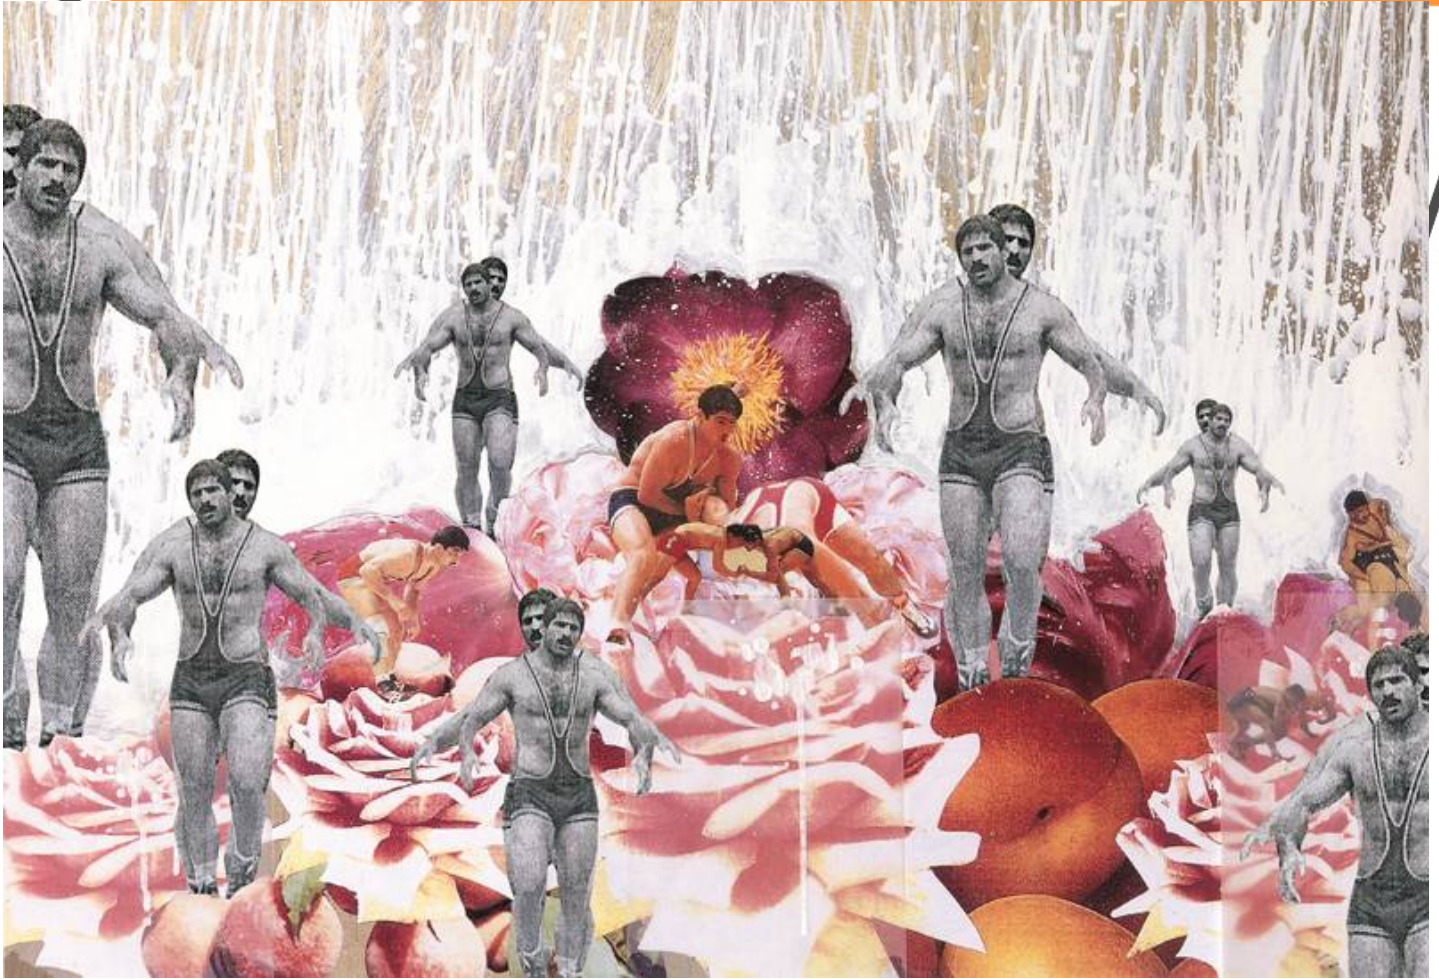

JANET RADY F

Fereydoun Ave, *Rostam in Late Summer Revisited*, 2010
Inkjet Print on Canvas, 102.5 x 149.5 cm (40 3/8 x 58 7/8 in.)
AVE-039, Price Upon Request