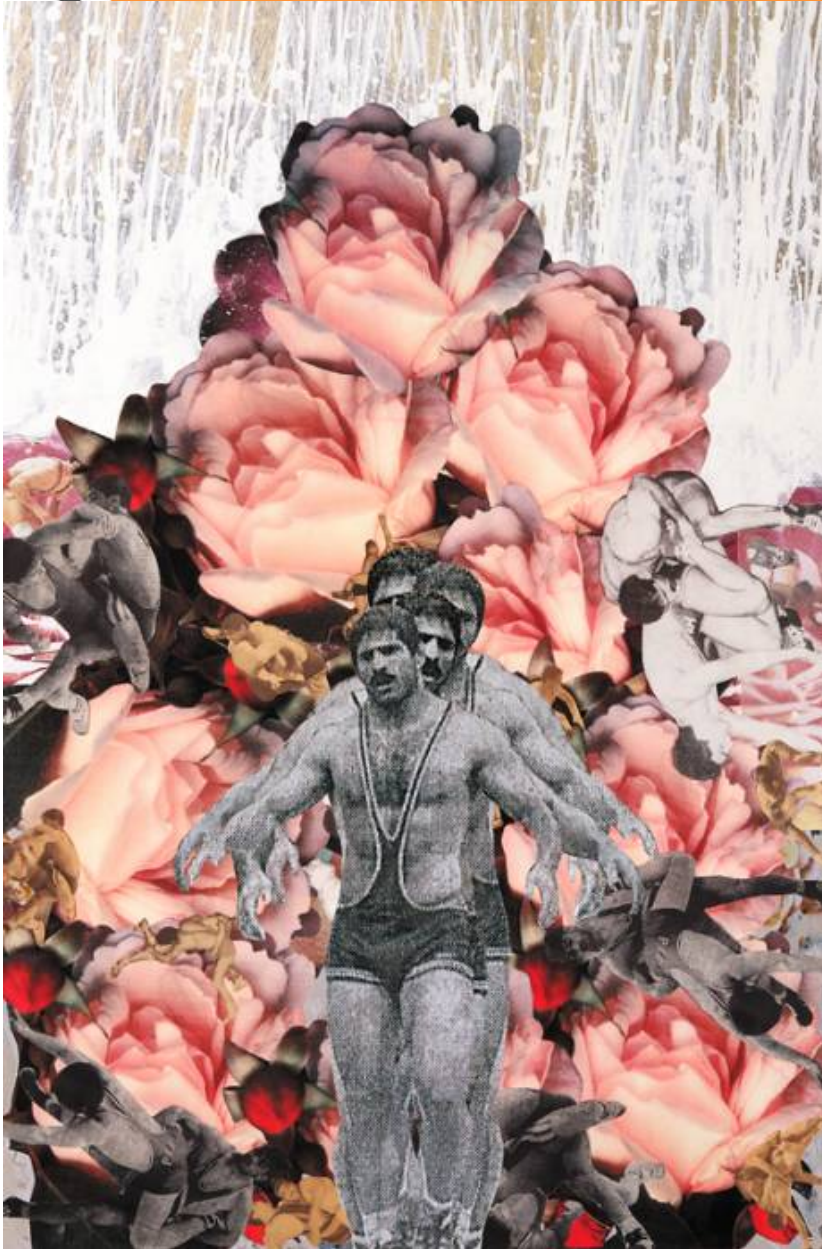

JANET RADY F

on the M

Fereydoun Ave, *Rostam in Late Summer Revisited*,
2010

Inkjet Print on Canvas, 149.5 x 98.5 cm (58 7/8 x 38
3/4 in.)

AVE-043, Price Upon Request