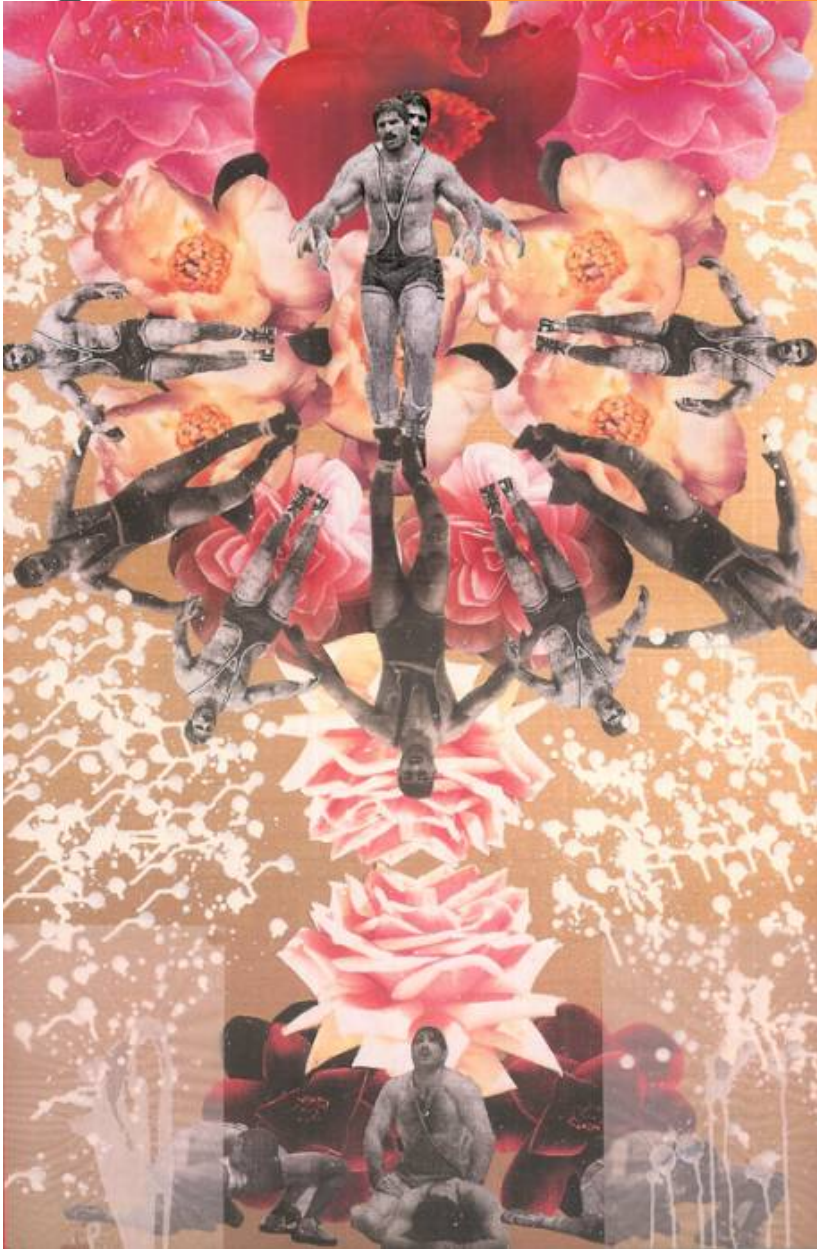

JANET RADY F

on the M

Fereydoun Ave, *Rostam in Late Summer Revisited*,
2010
Inkjet Print on Canvas, 148.5 x 98.5 cm (58 1/2 x 38
3/4 in.)
AVE-040, Price Upon Request