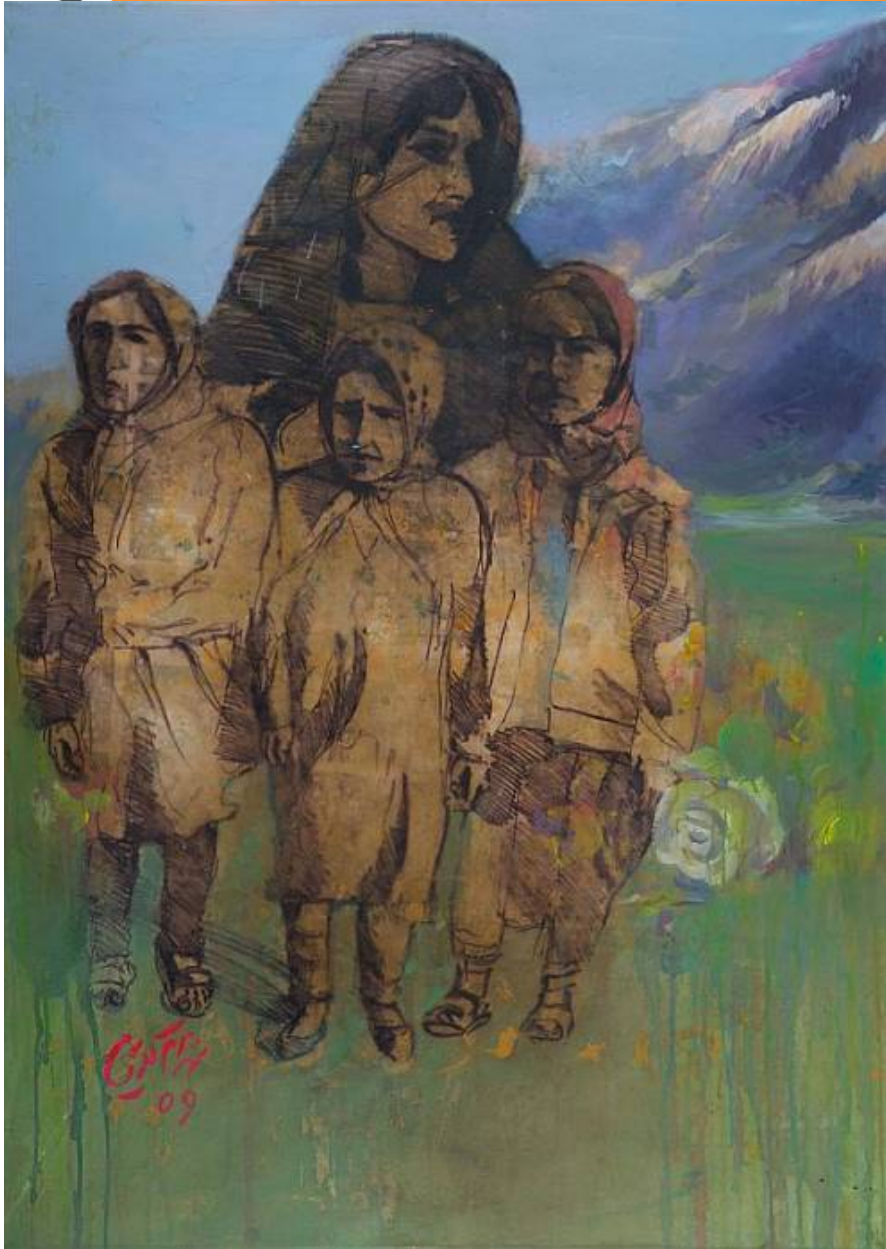

# JANET RADY F

on the M

Shahram Karimi, *Children*, 2009  
Mixed media on canvas, 140 x 95 cm  
KAR-003, Price Upon Request