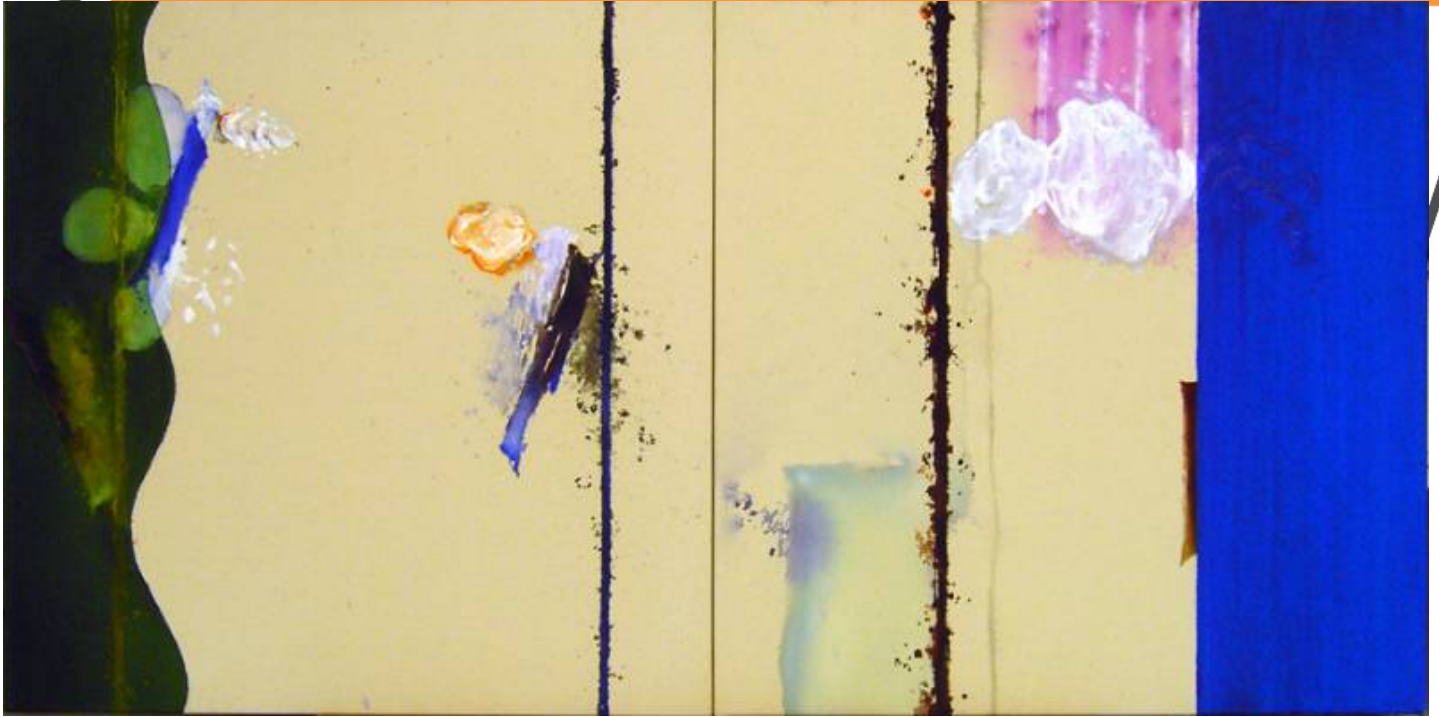

JANET RADY F

Hanibal Srouji, *Cage Blue*, 2006
Acrylic and fire on canvas, 73 x 146 cm
SRO-007, Price Upon Request