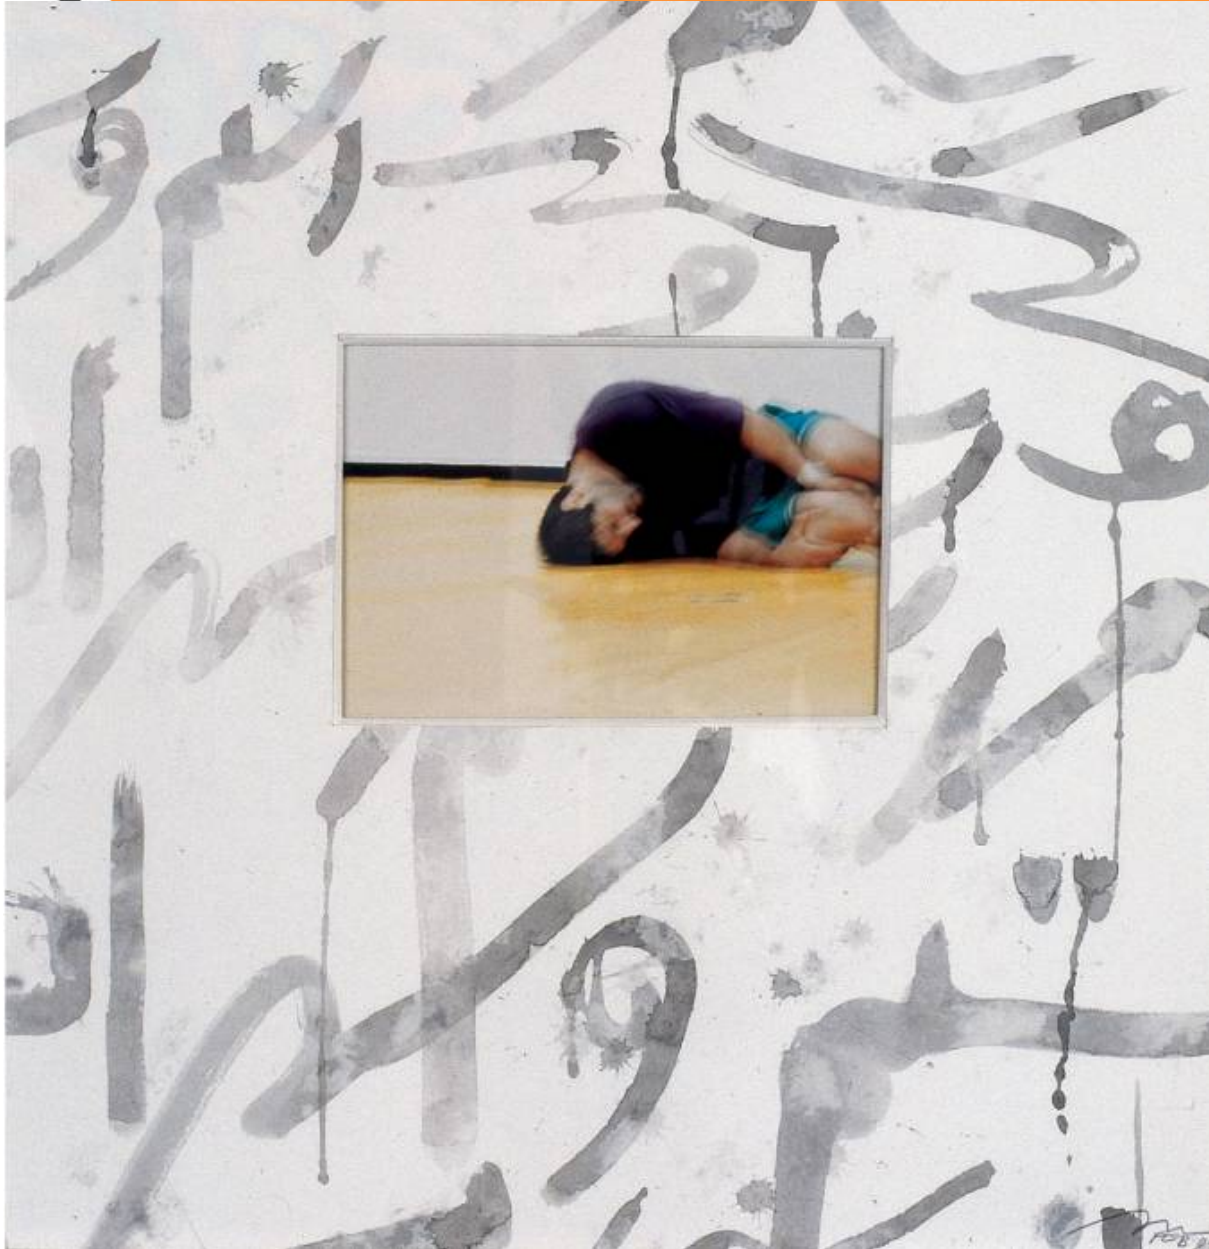

JANET RADY F

Fereydoun Ave, *Rostam & Sohrab + Script*, 2000
Watercolour + photography on paper, 50 x 49 cm
AVE-004, Price Upon Request